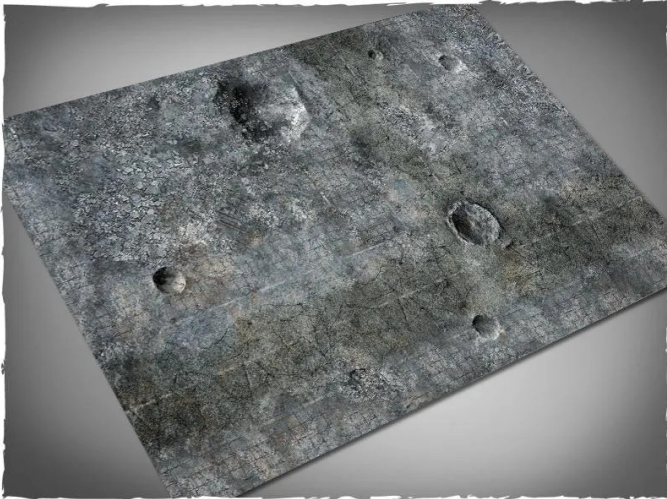

Item no.: 348544

25MAT64M - Play Mat City Ruins, Mouse Pad Mat, size 122 × 183 cm

from **60,93 EUR**

Item no.: 348544
shipping weight: 0.50 kg
Manufacturer: Deep-Cut Studio

Product Description

Play mat City Ruins, mouse pad mat, size 122 × 183 cm.

Terrain mat for miniature war games, ideal as a stand-alone scenery or as a background for the conventional terrain pieces.

Features:

- Made of synthetic fabric with a 2 mm thick foam backing
- The paint is soaked into the material and will not scratch or fade
- Non-slip underside to keep the mat on the table
- Instant smooth mat and smooth playing surface
- The soft foam makes it easy to pick up cards and roll the dice silently
- First choice for a high quality gaming table

Caution. Not suitable for children under 36 months.

- Type: Mousepad Mat
- Style: City Ruins
- Size: 122 × 183 cm

Specifications

Scan this QR code to
view the product
All details, up-to-date
prices and availability