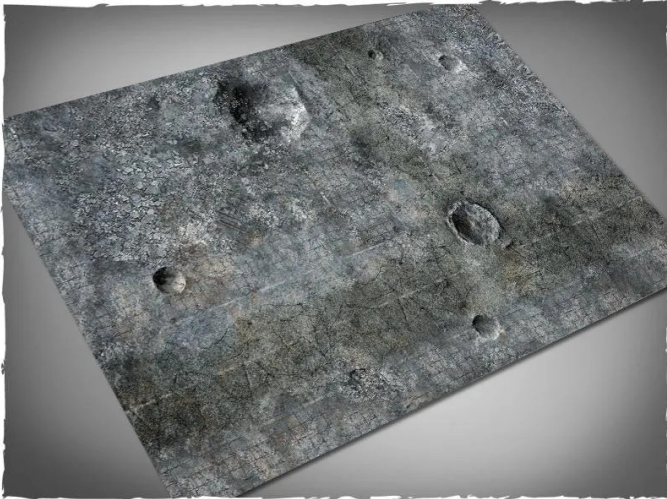

Item no.: 348544

25MAT64M - Play Mat City Ruins, Mouse Pad Mat, size 122 × 183 cm

from **64,50 EUR**

Item no.: 348544
shipping weight: 0.50 kg
Manufacturer: Deep-Cut Studio

Product Description

Play mat City Ruins, mouse pad mat, size 122 × 183 cm.

Terrain mat for miniature war games, ideal as a stand-alone scenery or as a background for the conventional terrain pieces.

Features:

- Made of synthetic fabric with a 2 mm thick foam backing
- The paint is soaked into the material and will not scratch or fade
- Non-slip underside to keep the mat on the table
- Instant smooth mat and smooth playing surface
- The soft foam makes it easy to pick up cards and roll the dice silently
- First choice for a high quality gaming table

Caution. Not suitable for children under 36 months.

- Type: Mousepad Mat
- Style: City Ruins
- Size: 122 × 183 cm

Specifications

Scan this QR code to
view the product
All details, up-to-date
prices and availability