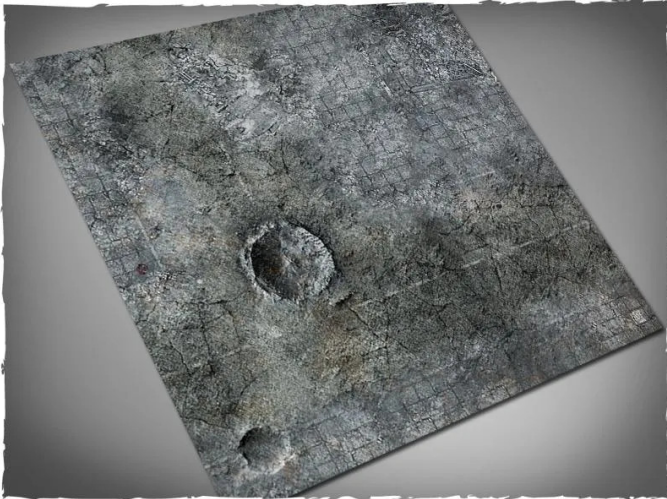

## 25MAT33M - Play Mat City Ruins, Mouse Pad Mat, size 91 × 91 cm

from **38,32 EUR**

Item no.: 348543  
shipping weight: 0.40 kg  
Manufacturer: Deep-Cut Studio

### Product Description

Play mat City Ruins, mouse pad mat, size 91 × 91 cm.

Terrain mat for miniature war games, ideal as a stand-alone scenery or as a background for the conventional terrain pieces.

Features:

- Made of synthetic fabric with a 2 mm thick foam backing
- The paint is soaked into the material and will not scratch or fade
- Non-slip underside to keep the mat on the table
- Instant smooth mat and smooth playing surface
- Soft foam allows cards to be picked up easily and dice to be rolled silently
- First choice for a high quality gaming table

Caution. Not suitable for children under 36 months.

- Type: Mousepad Mat
- Style: City Ruins
- 91 × 91 cm