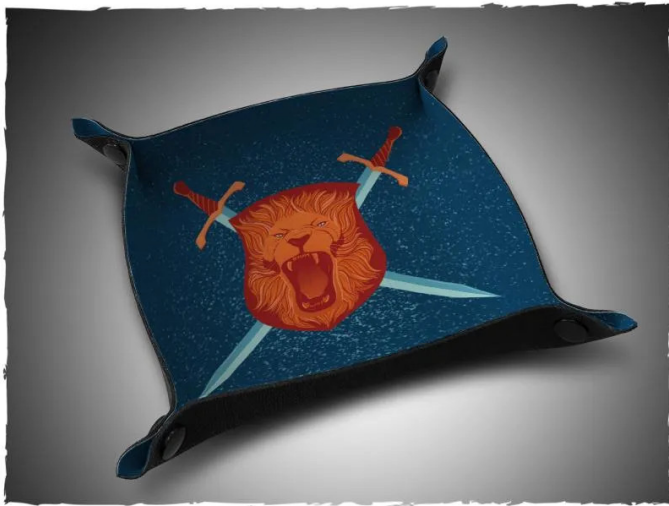

Item no.: 349677

DT20 - Dice tray - Paladin

from **8,36 EUR**

Item no.: 349677
shipping weight: 0.20 kg
Manufacturer: Deep-Cut Studio

Product Description

Dice tray - Paladin

Dice tray - ideal for dice games and role-playing games because every roll counts!

Features:

- Made from mouse pad material with high quality print
- The ink is soaked into the material so it won't scratch or fade
- Non-slip backing to keep the tray on the table
- High quality plastic snap fasteners, ready to use in seconds
- Rolls or folds for easy storage and transport

Caution. Not suitable for children under 36 months.

Content:

- 1 piece
- Dimensions: Unfolded approx. 20 x 20 cm
- Design: Paladin

Specifications

Scan this QR code to
view the product
All details, up-to-date
prices and availability