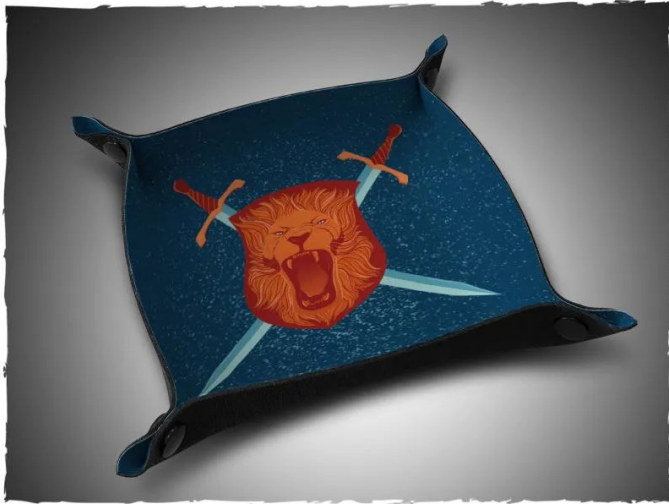

Item no.: 349677

DT20 - Dice tray - Paladin

from **6,94 EUR**

Item no.: 349677
shipping weight: 0.20 kg
Manufacturer: Deep-Cut Studio

Product Description

Dice tray - Paladin

Dice tray - ideal for dice games and role-playing games because every roll counts!

Features:

- Made from mouse pad material with high quality print
- The ink is soaked into the material so it won't scratch or fade
- Non-slip backing to keep the tray on the table
- High quality plastic snap fasteners, ready to use in seconds
- Rolls or folds for easy storage and transport

Caution. Not suitable for children under 36 months.

Content:

- 1 piece
- Dimensions: Unfolded approx. 20 x 20 cm
- Design: Paladin

Specifications

Scan this QR code to
view the product
All details, up-to-date
prices and availability