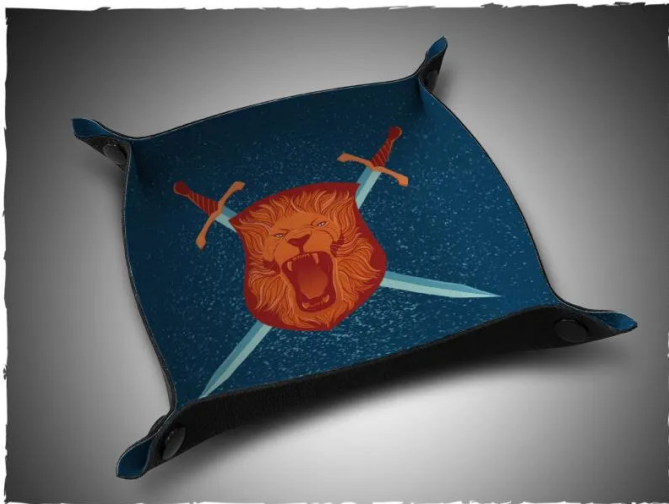

## DT20 - Dice tray - Paladin

from **8,36 EUR**

Item no.: 349677  
shipping weight: 0.20 kg  
Manufacturer: Deep-Cut Studio

### Product Description

Dice tray - Paladin

Dice tray - ideal for dice games and role-playing games because every roll counts!

Features:

- Made from mouse pad material with high quality print
- The ink is soaked into the material so it won't scratch or fade
- Non-slip backing to keep the tray on the table
- High quality plastic snap fasteners, ready to use in seconds
- Rolls or folds for easy storage and transport

Caution. Not suitable for children under 36 months.

Content:

- 1 piece
- Dimensions: Unfolded approx. 20 x 20 cm
- Design: Paladin