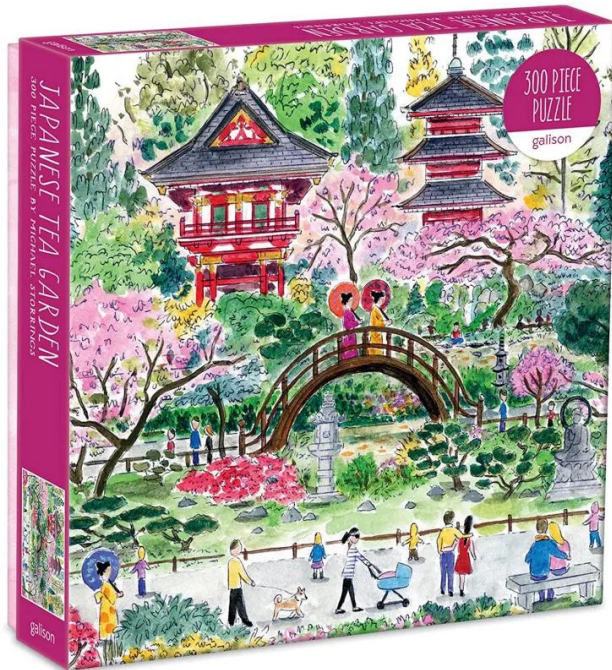

Item no.: 349811

62697 - Michael Storrings Japanese Tea Garden - Jigsaw Puzzle, 300 pieces

10,72 EUR

Item no.: 349811
shipping weight: 0.60 kg
Manufacturer: abrams&chronicle

Product Description

Michael Storrings Japanese Tea Garden - Jigsaw Puzzle, 300 Pieces

Award-winning designer, illustrator and creative director Michael Storrings captures the peace, calm and tranquility of the Japanese Tea Garden, set amidst the hustle and bustle of San Francisco.

The Galison puzzles are packaged in matte, sturdy boxes that are perfect for gifting, reusing and storing. An insert with the full image of the puzzle is also included.

Caution. Not suitable for children under 36 months.

- Parts: 300
- Puzzle size: 54 x 41 cm
- Artist: Michael Storrings

Specifications

Scan this QR code to
view the product
All details, up-to-date
prices and availability