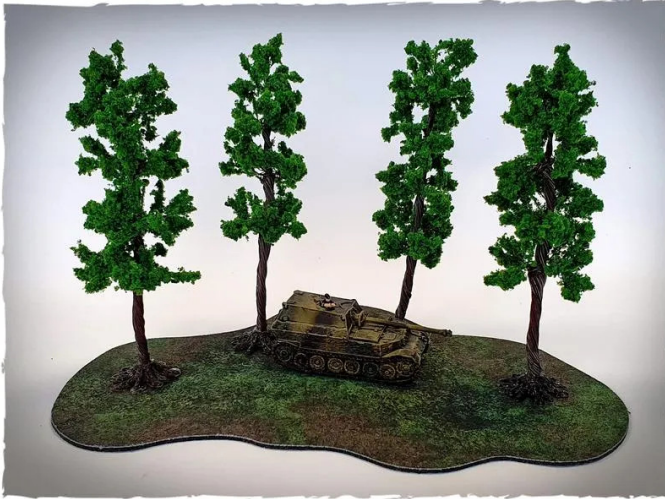

Item no.: 349534

09SCR15 - Model trees - poplar, scale 15 mm (4 pieces)

from **15,02 EUR**

Item no.: 349534
shipping weight: 0.40 kg
Manufacturer: Deep-Cut Studio

Product Description

Model trees - poplar, scale 15 mm (4 pieces)

Model trees for miniature war games, ready to use.

Features:

- a wire frame allows easy adjustment of the shape
- a plastic base is supplied with each model tree
- each set includes a mouse pad forest tile for measuring cover areas for the game mechanics
- each tree is handmade and has a unique shape
- miniature is for scale purposes and is not included in the set

Caution. Not suitable for children under 36 months.

Contents:

- Set with 4 pieces
- Dimensions: approx. 14 cm high
- Design: poplar

Specifications

Scan this QR code to
view the product
All details, up-to-date
prices and availability