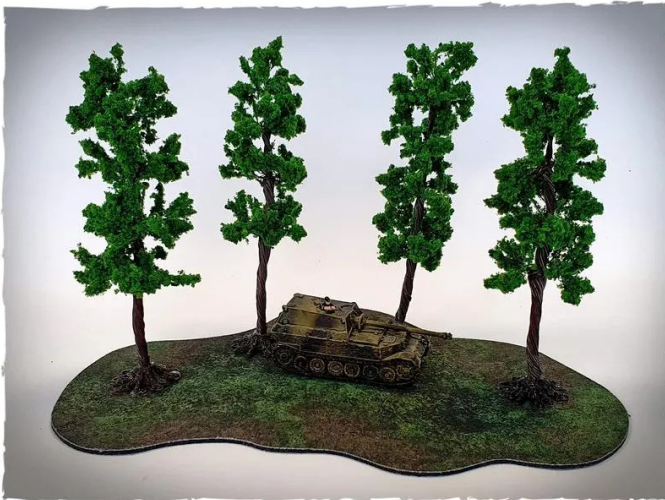

Item no.: 349534

09SCR15 - Model trees - poplar, scale 15 mm (4 pieces)

from **13,35 EUR**

Item no.: 349534
shipping weight: 0.40 kg
Manufacturer: Deep-Cut Studio

Product Description

Model trees - poplar, scale 15 mm (4 pieces)

Model trees for miniature war games, ready to use.

Features:

- a wire frame allows easy adjustment of the shape
- a plastic base is supplied with each model tree
- each set includes a mouse pad forest tile for measuring cover areas for the game mechanics
- each tree is handmade and has a unique shape
- miniature is for scale purposes and is not included in the set

Caution. Not suitable for children under 36 months.

Contents:

- Set with 4 pieces
- Dimensions: approx. 14 cm high
- Design: poplar

Specifications

Scan this QR code to
view the product
All details, up-to-date
prices and availability