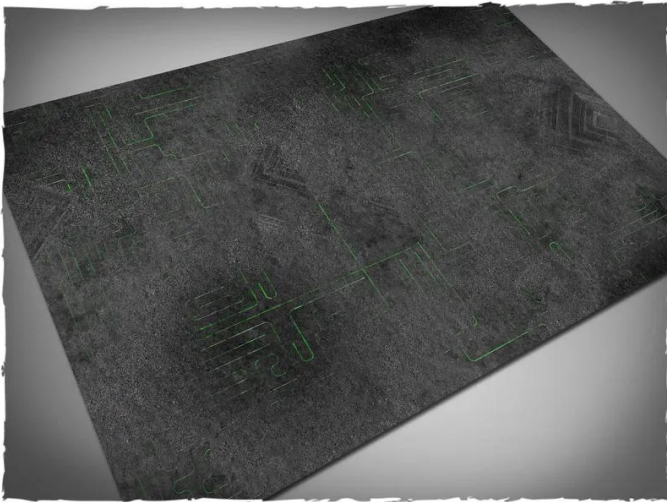

## 155MAT64M - Play Mat - Tomb World, Mouse Pad Mat, size 122 x 183 cm

from **64,50 EUR**

Item no.: 348799  
shipping weight: 0.50 kg  
Manufacturer: Deep-Cut Studio

### Product Description

Play mat - Tomb World, mouse pad mat, size 122 x 183 cm.

Terrain mat for miniature war games, ideal as a stand-alone scenery or as a background for the conventional terrain pieces.

Features:

- Made of synthetic fabric with a 2 mm thick foam backing
- The paint is soaked into the material and will not scratch or fade
- Non-slip underside to keep the mat on the table
- Instant smooth mat and smooth playing surface
- The soft foam makes it easy to pick up cards and roll the dice silently
- First choice for a high quality gaming table

Caution. Not suitable for children under 36 months.

- Type: Mouse Pad Mat
- Style: Tomb World
- 122 x 183 cm