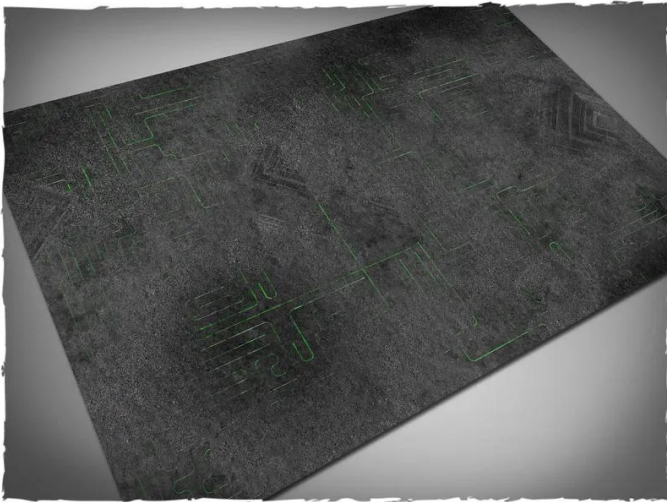

## 155MAT64M - Play Mat - Tomb World, Mouse Pad Mat, size 122 × 183 cm

from **60,93 EUR**

Item no.: 348799  
shipping weight: 0.50 kg  
Manufacturer: Deep-Cut Studio

### Product Description

Play mat - Tomb World, mouse pad mat, size 122 × 183 cm.

Terrain mat for miniature war games, ideal as a stand-alone scenery or as a background for the conventional terrain pieces.

Features:

- Made of synthetic fabric with a 2 mm thick foam backing
- The paint is soaked into the material and will not scratch or fade
- Non-slip underside to keep the mat on the table
- Instant smooth mat and smooth playing surface
- The soft foam makes it easy to pick up cards and roll the dice silently
- First choice for a high quality gaming table

Caution. Not suitable for children under 36 months.

- Type: Mouse Pad Mat
- Style: Tomb World
- 122 x 183 cm