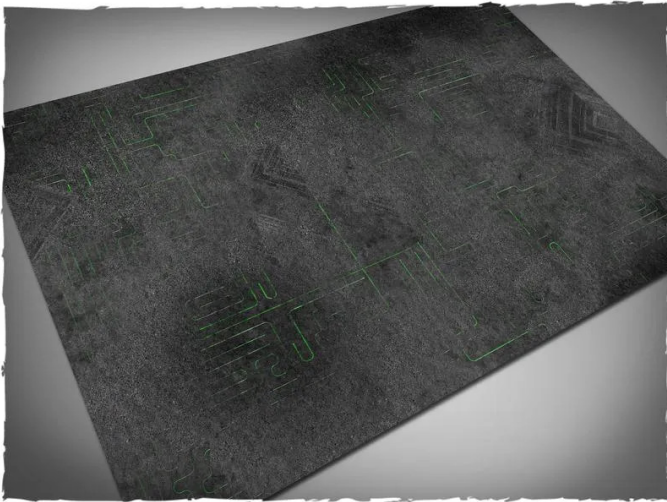

Item no.: 348799

155MAT64M - Play Mat - Tomb World, Mouse Pad Mat, size 122 x 183 cm

from **64,50 EUR**

Item no.: 348799
shipping weight: 0.50 kg
Manufacturer: Deep-Cut Studio

Product Description

Play mat - Tomb World, mouse pad mat, size 122 x 183 cm.

Terrain mat for miniature war games, ideal as a stand-alone scenery or as a background for the conventional terrain pieces.

Features:

- Made of synthetic fabric with a 2 mm thick foam backing
- The paint is soaked into the material and will not scratch or fade
- Non-slip underside to keep the mat on the table
- Instant smooth mat and smooth playing surface
- The soft foam makes it easy to pick up cards and roll the dice silently
- First choice for a high quality gaming table

Caution. Not suitable for children under 36 months.

- Type: Mouse Pad Mat
- Style: Tomb World
- 122 x 183 cm

Specifications

Scan this QR code to
view the product
All details, up-to-date
prices and availability