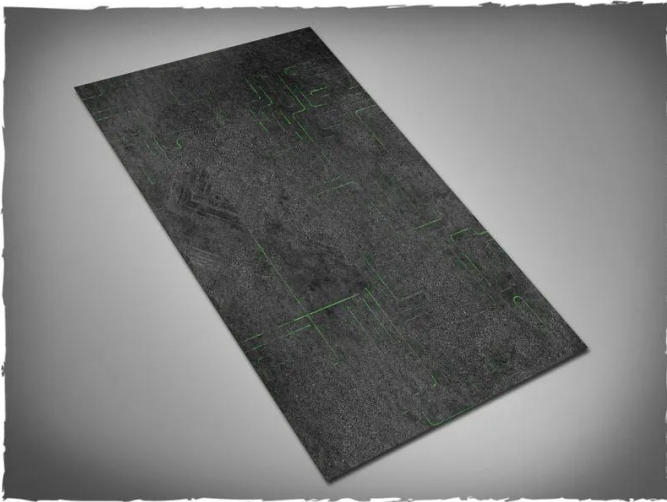

Item no.: 348795

155MAT44X30M - Play Mat - Tomb World, Mouse Pad Mat, size 112 × 76 cm

from **38,32 EUR**

Item no.: 348795
shipping weight: 0.40 kg
Manufacturer: Deep-Cut Studio

Product Description

Play mat - Tomb World, mouse pad mat, size 112 × 76 cm.

Terrain mat for miniature war games, ideal as a stand-alone scenery or as a background for the conventional terrain pieces.

Features:

- Made of synthetic fabric with a 2 mm thick foam backing
- The paint is soaked into the material and will not scratch or fade
- Non-slip underside to keep the mat on the table
- Instant smooth mat and smooth playing surface
- The soft foam makes it easy to pick up cards and roll the dice silently
- First choice for a high quality gaming table

Caution. Not suitable for children under 36 months.

- Type: Mouse Pad Mat
- Style: Tomb World
- 112 × 76 cm

Specifications

Scan this QR code to
view the product
All details, up-to-date
prices and availability