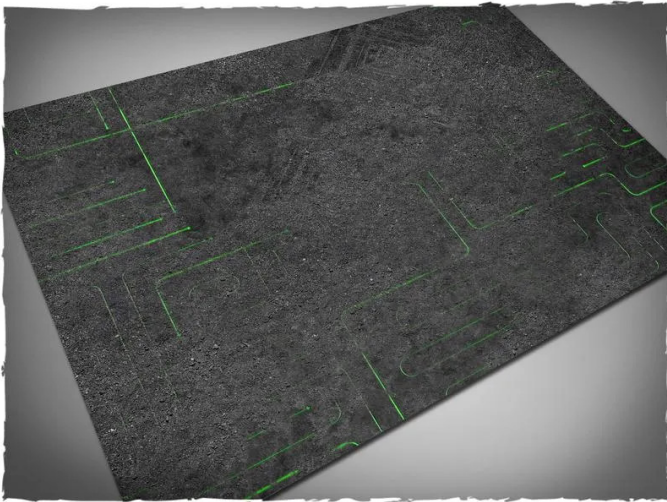

Item no.: 348793

155MAT22X30M - Play Mat - Tomb World, Mouse Pad Mat, size 56 × 76 cm

from **28,00 EUR**

Item no.: 348793
shipping weight: 0.40 kg
Manufacturer: Deep-Cut Studio

Product Description

Play mat - Tomb World, mouse pad mat, size 56 × 76 cm.

Terrain mat for miniature war games, ideal as a stand-alone scenery or as a background for the conventional terrain pieces.

Features:

- Made of synthetic fabric with a 2 mm thick foam backing
- The paint is soaked into the material and will not scratch or fade
- Non-slip underside to keep the mat on the table
- Instant smooth mat and smooth playing surface
- The soft foam makes it easy to pick up cards and roll the dice silently
- First choice for a high quality gaming table

Caution. Not suitable for children under 36 months.

- Type: Mouse Pad Mat
- Style: Tomb World
- 56 × 76 cm

Specifications

Scan this QR code to
view the product
All details, up-to-date
prices and availability