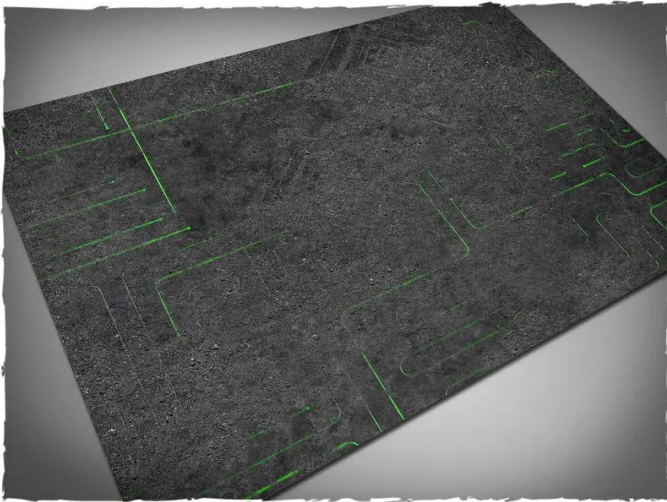

Item no.: 348793

155MAT22X30M - Play Mat - Tomb World, Mouse Pad Mat, size 56 × 76 cm

from **25,83 EUR**

Item no.: 348793
shipping weight: 0.40 kg
Manufacturer: Deep-Cut Studio

Product Description

Play mat - Tomb World, mouse pad mat, size 56 × 76 cm.

Terrain mat for miniature war games, ideal as a stand-alone scenery or as a background for the conventional terrain pieces.

Features:

- Made of synthetic fabric with a 2 mm thick foam backing
- The paint is soaked into the material and will not scratch or fade
- Non-slip underside to keep the mat on the table
- Instant smooth mat and smooth playing surface
- The soft foam makes it easy to pick up cards and roll the dice silently
- First choice for a high quality gaming table

Caution. Not suitable for children under 36 months.

- Type: Mouse Pad Mat
- Style: Tomb World
- 56 × 76 cm

Specifications

Scan this QR code to
view the product
All details, up-to-date
prices and availability