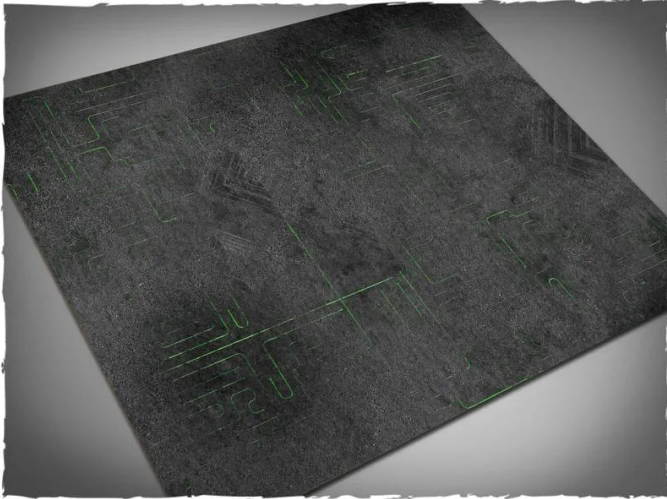

Item no.: 348802

155MAT44X60C - Play Mat - Tomb World, Fabric Mat, Size 112 × 152 cm

from **49,19 EUR**

Item no.: 348802
shipping weight: 0.40 kg
Manufacturer: Deep-Cut Studio

Product Description

Play mat - Tomb World, fabric mat, size 112 × 152 cm.

Terrain mat for miniature wargames, ideal as a stand-alone scenery or as a background for the usual terrain pieces.

Features:

- Made from lightweight synthetic fabric
- The colour is infused into the material and will not scratch or fade
- Can be machine washed or steam ironed
- The best choice for an extra wearable battlefield

Caution. Not suitable for children under 36 months.

- Type: Fabric mat
- Style: Tomb World
- Size: 112 × 152 cm

Specifications

Scan this QR code to
view the product
All details, up-to-date
prices and availability