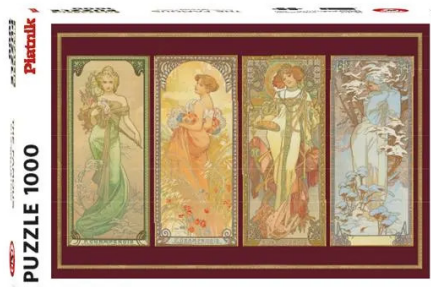

Item no.: 346522

5576 - Mucha: The 4 Seasons, Metalic - Puzzle, 1000 pieces

from **24,22 EUR**

Item no.: 346522
shipping weight: 0.80 kg
Manufacturer: Piatnik & Söhne

Product Description

Mucha: The 4 Seasons, Metalic - Puzzle, 1000 pieces
With this great motif, puzzling is even more fun!
Attention! Not suitable for children under 36 months.