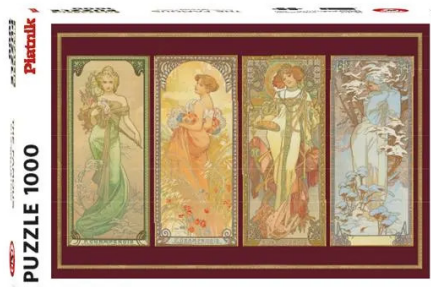

Item no.: 346522

5576 - Mucha: The 4 Seasons, Metalic - Puzzle, 1000 pieces

from **23,29 EUR**

Item no.: 346522
shipping weight: 0.80 kg
Manufacturer: Piatnik & Söhne

Product Description

Mucha: The 4 Seasons, Metalic - Puzzle, 1000 pieces
With this great motif, puzzling is even more fun!
Attention! Not suitable for children under 36 months.