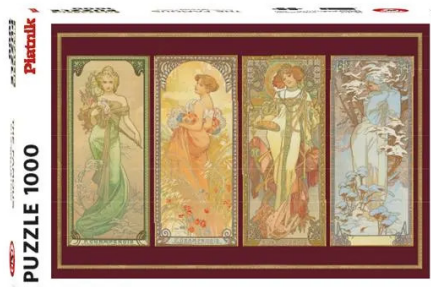

Item no.: 346522

5576 - Mucha: The 4 Seasons, Metalic - Puzzle, 1000 pieces

from **23,29 EUR**

Item no.: 346522
shipping weight: 0.80 kg
Manufacturer: Piatnik & Söhne

Product Description

Mucha: The 4 Seasons, Metalic - Puzzle, 1000 pieces
With this great motif, puzzling is even more fun!
Attention! Not suitable for children under 36 months.

- Puzzle pieces: 1000 pieces

Specifications

Scan this QR code to
view the product
All details, up-to-date
prices and availability