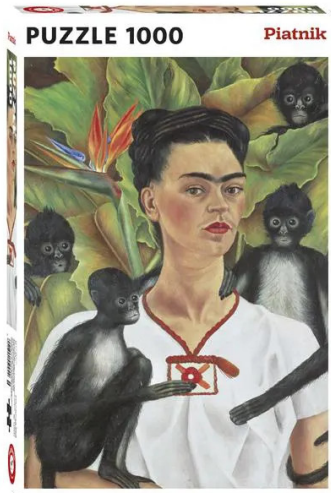

Item no.: 346464

## 5509 - Frida Kahlo: Self-Portrait with Monkeys - Puzzle, 1000 pieces

**9,39 EUR**

Item no.: 346464  
shipping weight: 0.80 kg  
Manufacturer: Piatnik & Söhne

### Product Description

Frida Kahlo: Self-portrait with monkeys - Puzzle, 1000 pieces  
This great motif makes puzzling even more fun!  
Attention! Not suitable for children under 36 months.

- Puzzle pieces: 1000 pieces