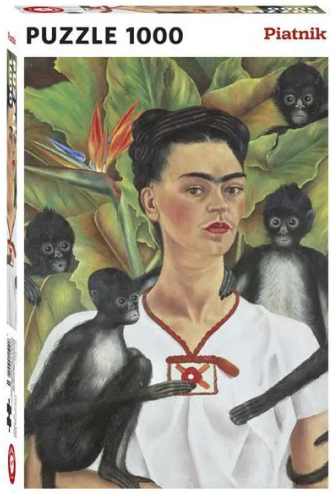

Item no.: 346464

5509 - Frida Kahlo: Self-Portrait with Monkeys - Puzzle, 1000 pieces

from **10,45 EUR**

Item no.: 346464
shipping weight: 0.80 kg
Manufacturer: Piatnik & Söhne

Product Description

Frida Kahlo: Self-portrait with monkeys - Puzzle, 1000 pieces
This great motif makes puzzling even more fun!
Attention! Not suitable for children under 36 months.