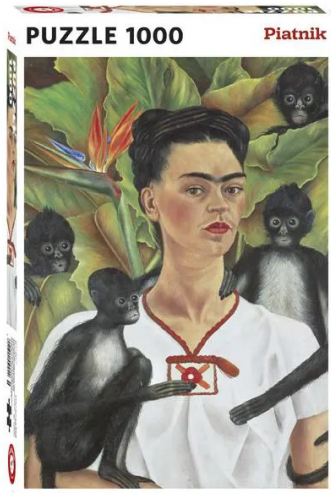

Item no.: 346464

5509 - Frida Kahlo: Self-Portrait with Monkeys - Puzzle, 1000 pieces

9,77 EUR

Item no.: 346464
shipping weight: 0.80 kg
Manufacturer: Piatnik & Söhne

Product Description

Frida Kahlo: Self-portrait with monkeys - Puzzle, 1000 pieces
This great motif makes puzzling even more fun!
Attention! Not suitable for children under 36 months.