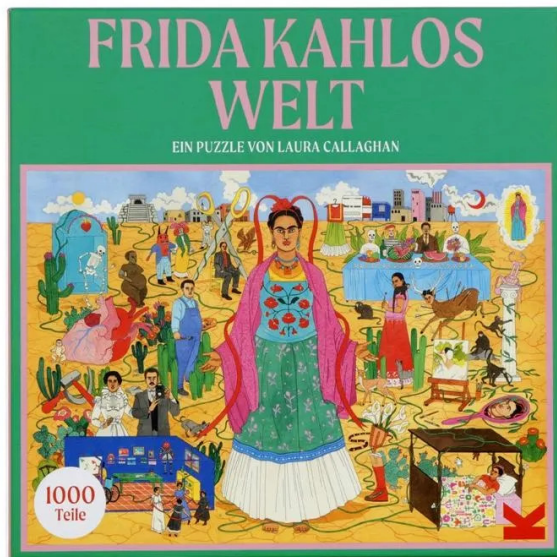

Item no.: 344733

442057 - Frida Kahlo's World - Puzzle, 1000 Pieces (DE Edition)

from **15,37 EUR**

Item no.: 344733

shipping weight: 1.00 kg

Manufacturer: Laurence King Verlag

Product Description

Frida Kahlo's world - Puzzle, 1000 pieces (DE Edition)

We take you into Frida's world! Travel through a vibrant Mexican landscape, where paintings and animals flourish amid the artist's native flora and vignettes. Learn about Frida Kahlo's extraordinary story, immerse yourself in her art, and discover a wide variety of characters - from family to famous friends - in this 1000-piece puzzle.