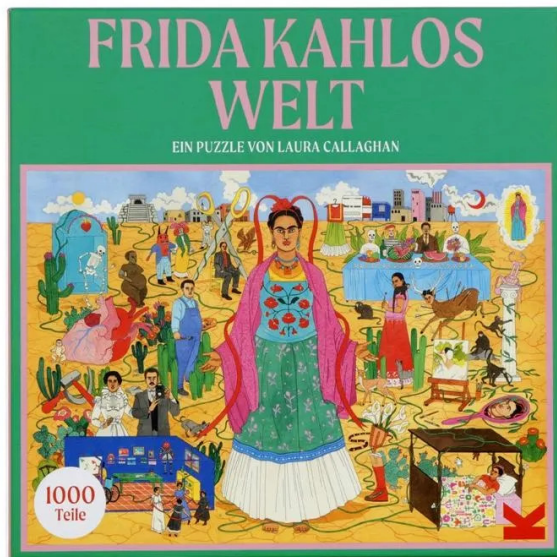

Item no.: 344733

442057 - Frida Kahlo's World - Puzzle, 1000 Pieces (DE Edition)

from **14,63 EUR**

Item no.: 344733

shipping weight: 1.00 kg

Manufacturer: Laurence King Verlag

Product Description

Frida Kahlo's world - Puzzle, 1000 pieces (DE Edition)

We take you into Frida's world! Travel through a vibrant Mexican landscape, where paintings and animals flourish amid the artist's native flora and vignettes. Learn about Frida Kahlo's extraordinary story, immerse yourself in her art, and discover a wide variety of characters - from family to famous friends - in this 1000-piece puzzle.