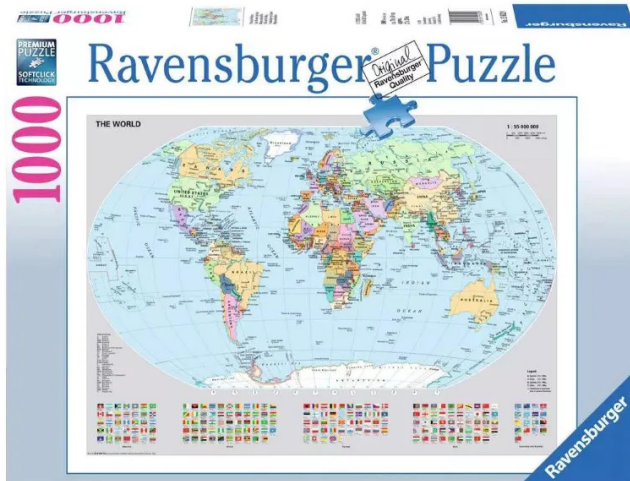

Item no.: 342061

1200065 - Puzzle: Political World Map, 1000 Pieces (EN Edition)

from **11,72 EUR**

Item no.: 342061
 shipping weight: 0.90 kg
 Manufacturer: Ravensburger AG

Product Description

Puzzle: Political world map, 1000 pieces (DE)

For beginners who feel comfortable with a small number of pieces, for advanced puzzlers who prefer a medium challenge and of course for absolute professionals who don't shy away from 40320 pieces. Thanks to the enormous variety of motifs in the Ravensburger puzzle program, nothing stands in the way of an unforgettable puzzle experience. The uniqueness of the characteristic puzzle pieces is achieved by hand-made punching tools that are manufactured with the utmost precision in watchmaking in Ravensburg, Upper Swabia. Decades of experience in the production of puzzles, the high quality demands on material, motif and design make the hearts of puzzlers beat faster and let you experience how one fits the other.