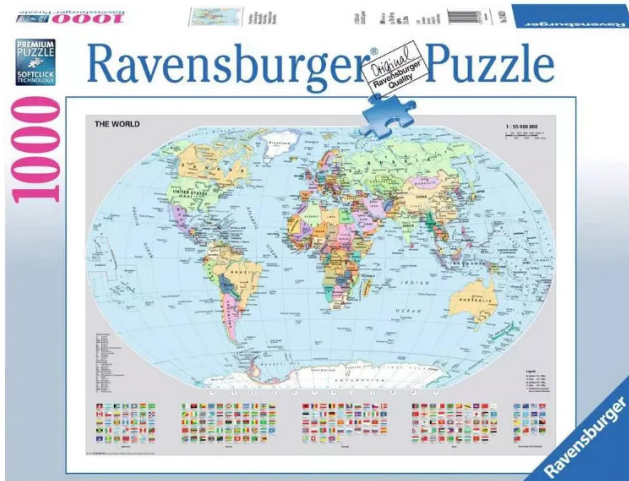

## RAV15652 - Puzzle: Political World Map, 1000 Pieces (EN Edition)

from **11,99 EUR**

Item no.: 342061  
 shipping weight: 0.90 kg  
 Manufacturer: Ravensburger AG

### Product Description

Puzzle: Political world map, 1000 pieces (DE)

Ravensburger Puzzles means puzzle fun in premium quality. For beginners, advanced or professionals - there is the right number of pieces and the right motif for every puzzle lover. Puzzle pieces, characteristic and unique through hand-made punching tools. Decades of experience in jigsaw puzzle production and the high quality standards make the hearts of puzzlers beat faster and let you experience how one thing fits the other. Passion is lived here.