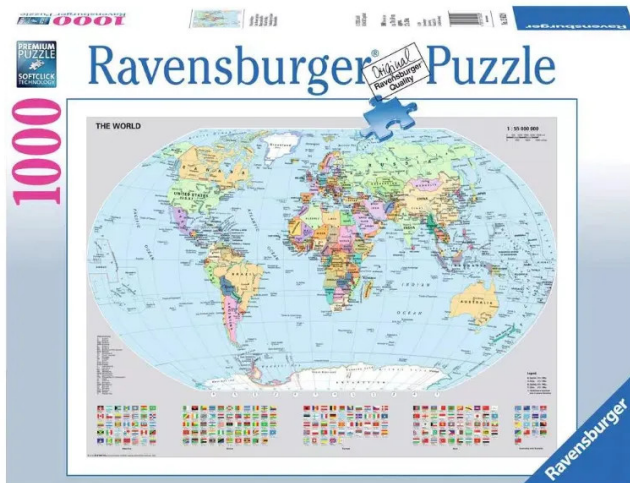

Item no.: 342061

RAV15652 - Puzzle: Political World Map, 1000 Pieces (EN Edition)

11,47 EUR

Item no.: 342061
 shipping weight: 0.90 kg
 Manufacturer: Ravensburger AG

Product Description

Puzzle: Political world map, 1000 pieces (DE)

For beginners who feel comfortable with a small number of pieces, for advanced puzzlers who prefer a medium challenge and of course for absolute professionals who don't shy away from 40320 pieces. Thanks to the enormous variety of motifs in the Ravensburger puzzle program, nothing stands in the way of an unforgettable puzzle experience. The uniqueness of the characteristic puzzle pieces is achieved by hand-made punching tools that are manufactured with the utmost precision in watchmaking in Ravensburg, Upper Swabia. Decades of experience in the production of puzzles, the high quality demands on material, motif and design make the hearts of puzzlers beat faster and let you experience how one fits the other.