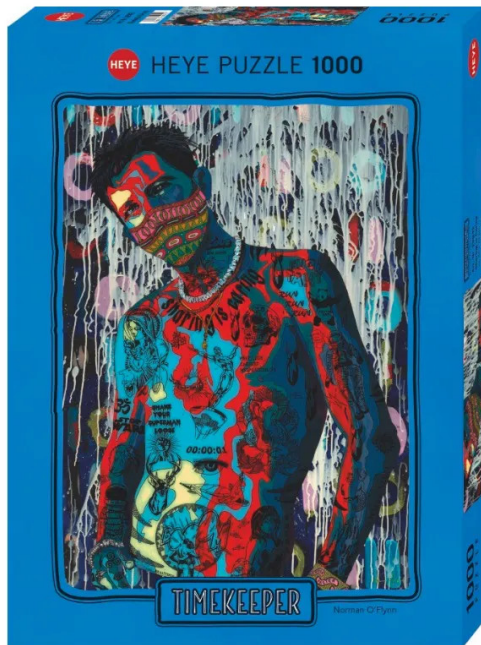

Item no.: 341494

**299422 - Sharing is Caring - 1000 pieces, 50 x 70 cm**

from **10,07 EUR**

Item no.: 341494  
shipping weight: 0.90 kg  
Manufacturer: Heye-Puzzles

### Product Description

Sharing is Caring - 1000 pieces, 50 x 70 cm

The artist's view of current trends and his model's view of the viewers - both very enigmatic and thoughtful, but also sensationally cool. Attention! Not suitable for children under 36 months.

- Pieces: 1000
- Size: 50 x 70 cm
- Weight: 830 g