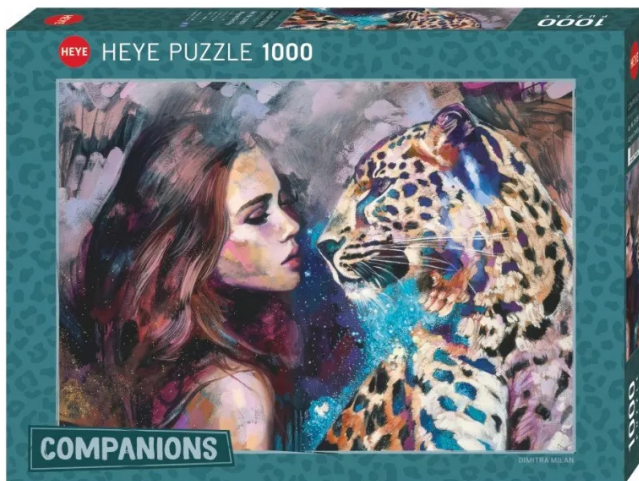

Item no.: 341510

299590 - Aligned Destiny - 1000 pieces, 70 x 50 cm

12,81 EUR

Item no.: 341510
shipping weight: 0.90 kg
Manufacturer: Heye-Puzzles

Product Description

Aligned Destiny - 1000 pieces, 70 x 50 cm

The paintings of American artist Dimitra Milan show, in romantic dreams everything is possible - especially an intimate soul mate with wild animals.

Attention! Not suitable for children under 36 months.

- Pieces: 1000
- Size: 70 x 50 cm
- Weight: 830 g

Specifications

Scan this QR code to
view the product

All details, up-to-date
prices and availability