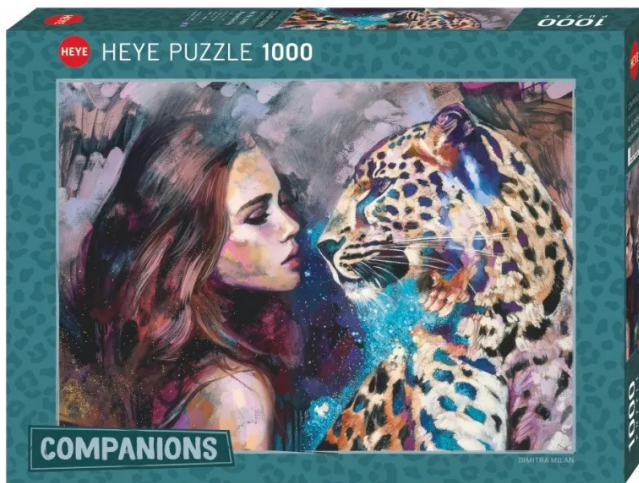

Item no.: 341510

299590 - Aligned Destiny - 1000 pieces, 70 x 50 cm

12,81 EUR

Item no.: 341510
shipping weight: 0.90 kg
Manufacturer: Heye-Puzzles

Product Description

Aligned Destiny - 1000 pieces, 70 x 50 cm

The paintings of American artist Dimitra Milan show, in romantic dreams everything is possible - especially an intimate soul mate with wild animals.

Attention! Not suitable for children under 36 months.

- Pieces: 1000
- Size: 70 x 50 cm
- Weight: 830 g

Specifications

Scan this QR code to
view the product
All details, up-to-date
prices and availability