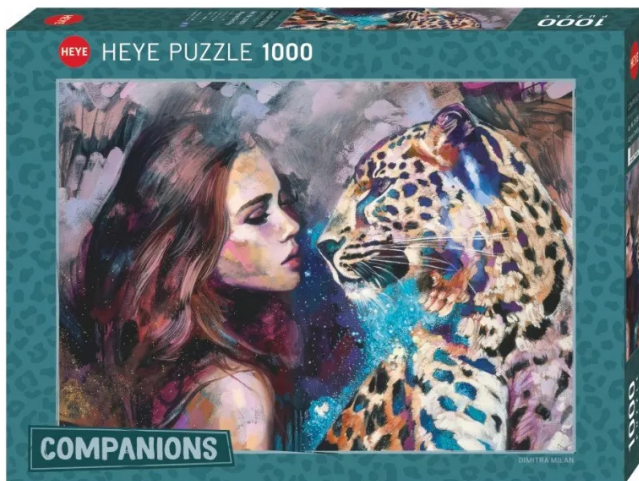

Item no.: 341510

299590 - Aligned Destiny - 1000 pieces, 70 x 50 cm

12,44 EUR

Item no.: 341510
shipping weight: 0.90 kg
Manufacturer: Heye-Puzzles

Product Description

Aligned Destiny - 1000 pieces, 70 x 50 cm

The paintings of American artist Dimitra Milan show, in romantic dreams everything is possible - especially an intimate soul mate with wild animals.

Attention! Not suitable for children under 36 months.

- Pieces: 1000
- Size: 70 x 50 cm
- Weight: 830 g

Specifications

Scan this QR code to
view the product
All details, up-to-date
prices and availability