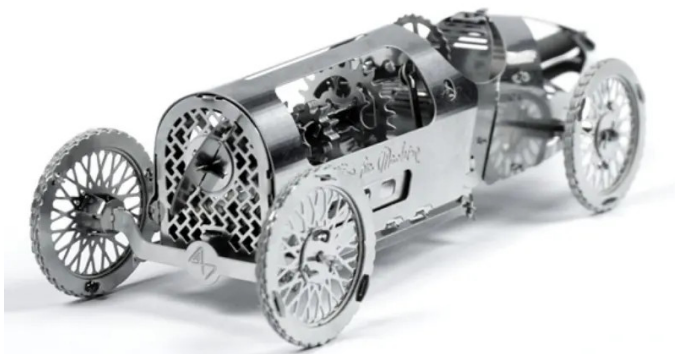

Item no.: 340260

## T4M38015 - Silver Bullet - 92 Components

**22,66 EUR**

Item no.: 340260  
shipping weight: 0.50 kg  
Manufacturer: Time for Machine

#### Silver Bullet - 92 Components

Bold elegance, dizzying speed and a touch of madness - this combination created the atmosphere of car racing at the beginning of the last century. Silver Bullet sports car is inspired by legendary classic cars. Perfectly streamlined shape, speed and simplicity: and here you are already racing on the highway towards dawn. Exquisite taste of the past and the breath of the future, love and nostalgia. Highly polished, it dreams of records and excellence. This designer is a real find for all lovers of retro aesthetics. Dare to take a lightning leap into the unknown. Aerodynamic and elegant Silver Bullet can not only be launched and admired on the road, but also shows the smallest details: engine and steering.