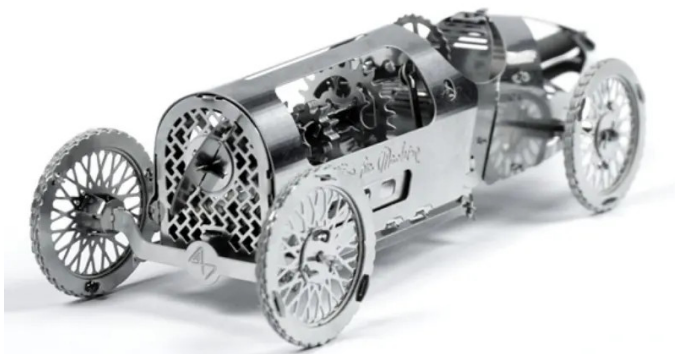

Item no.: 340260

## T4M38015 - Silver Bullet - 92 Components

from **48,37 EUR**

Item no.: 340260  
shipping weight: 0.50 kg  
Manufacturer: Time for Machine

#### Silver Bullet - 92 Components

Bold elegance, dizzying speed and a touch of madness - this combination created the atmosphere of car racing at the beginning of the last century. Silver Bullet sports car is inspired by legendary classic cars. Perfectly streamlined shape, speed and simplicity: and here you are already racing on the highway towards dawn. Exquisite taste of the past and the breath of the future, love and nostalgia. Highly polished, it dreams of records and excellence. This designer is a real find for all lovers of retro aesthetics. Dare to take a lightning leap into the unknown. Aerodynamic and elegant Silver Bullet can not only be launched and admired on the road, but also shows the smallest details: engine and steering.