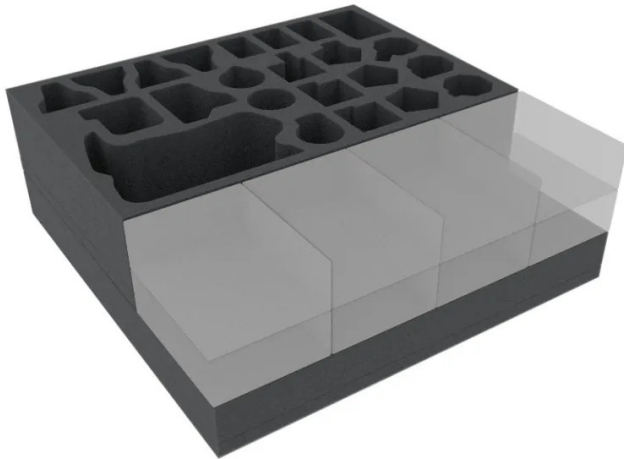

## AW06SET - Foam Tray Set for Aftermath, Board Game Box

from **20,79 EUR**

Item no.: 339263  
shipping weight: 0.40 kg  
Manufacturer: Feldherr

With this Feldherr foam set you make at least the immediate world safer for Meziah, Grumple, Ringr and Whisper and at the same time you bring order into the post-apocalyptic chaos.

- The set fits exactly into the original "Aftermath" board game box by Plaid Hat Games.
- Provides safe space for all 23 figures and all accessories of the core game. All cards also fit with sleeves.
- Includes plastic card holder for storing the small playing cards.
- The 7 deck boxes are located next to the top foam insert. The Adventure Book, the Downtown Travel Map, the Campaign Dashboard, and the Sideboard are placed on top.
- The lid of the board game box protrudes approx. 4-5 cm.

You can sort the game material into the second insert. 4 compartments are available for the larger cards, like the encounter cards. For the smaller cards you get 1 small compartment and one big compartment. The large compartment can be divided into two small compartments with the card tray, which is also included in the set. Of course, all cards fit also with sleeves.