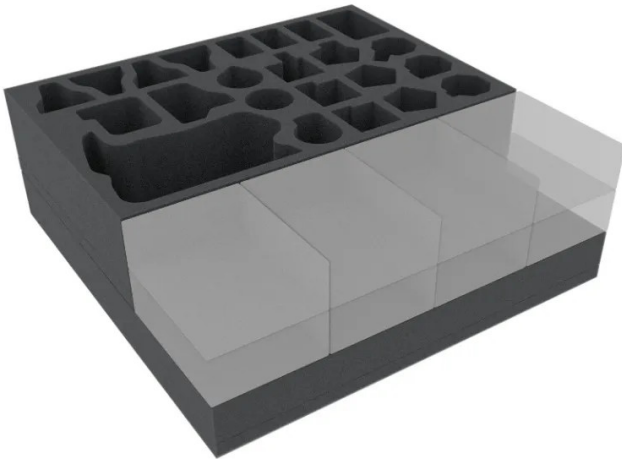

Item no.: 339263

AW06SET - Foam Tray Set for Aftermath, Board Game Box

from **20,79 EUR**

Item no.: 339263
shipping weight: 0.40 kg
Manufacturer: Feldherr

Product Description

Foam Tray Set for Aftermath, Board Game Box

With this Feldherr foam set you make at least the immediate world safer for Meziah, Grumple, Ringr and Whisper and at the same time you bring order into the post-apocalyptic chaos.

- The set fits exactly into the original "Aftermath" board game box by Plaid Hat Games.
- Provides safe space for all 23 figures and all accessories of the core game. All cards also fit with sleeves.
- Includes plastic card holder for storing the small playing cards.
- The 7 deck boxes are located next to the top foam insert. The Adventure Book, the Downtown Travel Map, the Campaign Dashboard, and the Sideboard are placed on top.
- The lid of the board game box protrudes approx. 4-5 cm.

There is a cosy place on the upper foam tray not only for our heroes. All 23 miniatures - yes, even the predators and the bandits - are each assigned an individually tailored compartment. The custom-fit cut helps with sorting and also ensures that nothing slips around on the way. The sensitive parts of the figures are thus optimally protected against damage. When you have painted your models, you can be sure that the colors are still unscratched and unharmed after transport.

You can sort the game material into the second insert. 4 compartments are available for the larger cards, like the encounter cards. For the smaller cards you get 1 small compartment and one big compartment. The large compartment can be divided into two small compartments with the card tray, which is also included in the set. Of course, all cards fit also with sleeves.