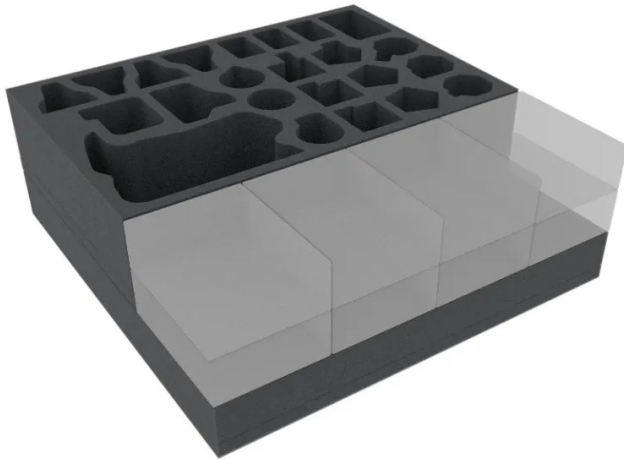

Item no.: 339263

AW06SET - Foam Tray Set for Aftermath, Board Game Box

from **19,99 EUR**

Item no.: 339263
shipping weight: 0.40 kg
Manufacturer: Feldherr

Product Description

Foam Tray Set for Aftermath, Board Game Box

With this Feldherr foam set you make at least the immediate world safer for Meziah, Grumple, Ringr and Whisper and at the same time you bring order into the post-apocalyptic chaos.

- The set fits exactly into the original "Aftermath" board game box by Plaid Hat Games.
- Provides safe space for all 23 figures and all accessories of the core game. All cards also fit with sleeves.
- Includes plastic card holder for storing the small playing cards.
- The 7 deck boxes are located next to the top foam insert. The Adventure Book, the Downtown Travel Map, the Campaign Dashboard, and the Sideboard are placed on top.
- The lid of the board game box protrudes approx. 4-5 cm.

There is a cosy place on the upper foam tray not only for our heroes. All 23 miniatures - yes, even the predators and the bandits - are each assigned an individually tailored compartment. The custom-fit cut helps with sorting and also ensures that nothing slips around on the way. The sensitive parts of the figures are thus optimally protected against damage. When you have painted your models, you can be sure that the colors are still unscratched and unharmed after transport.

You can sort the game material into the second insert. 4 compartments are available for the larger cards, like the encounter cards. For the smaller cards you get 1 small compartment and one big compartment. The large compartment can be divided into two small compartments with the card tray, which is also included in the set. Of course, all cards fit also with sleeves.