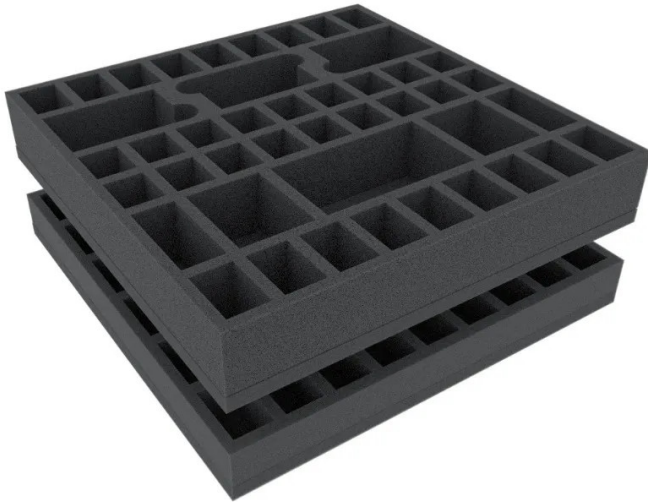

Item no.: 339176

AG03SET - Foam Tray Set for Zombicide, Season 2, Prison Outbreak, Board Game Box

from **20,78 EUR**

Item no.: 339176
shipping weight: 0.50 kg
Manufacturer: Feldherr

Product Description

Foam Tray Set for Zombicide, Season 2, Prison Outbreak, Board Game Box

Complete set for the Zombicide Seasons 2 Prison Outbreak.

The set was designed to hold the figures of the complete box plus free space for 4 extra figures or accessories.

Attention! Not suitable for children under 36 months.

The value set contains:

- 1x 50 mm (2.0 inches) foam tray for Zombicide Prison Outbreak
- 1x 35 mm (1.4 inches) foam tray with 54 slots for Zombicide boardgame boxes
- 1x 10 mm extra topper
- All figures and products shown in photos are for size comparison only. They are not included in the delivery.

The 50 mm tray offers 44 compartments:

- 1 slot for Car-Cards - compartment size 59 mm x 106 mm x 40 mm height
- 3 slots for Mini Cards in sleeves (Zombie cards, Equipment cards and Wounded cards) - compartment size 78 mm x 52 mm x 40 mm height
- 18 slots for bigger figures - compartment size 25 mm x 37,5 mm x 40 mm height
- 18 slots for figures - compartment size 25 mm x 30 mm x 40 mm height
- 2 slots for big figures - compartment size 29 mm x 59 mm x 40 mm height
- 2 slots for huge figures - compartment size 47 mm x 59 mm x 40 mm height