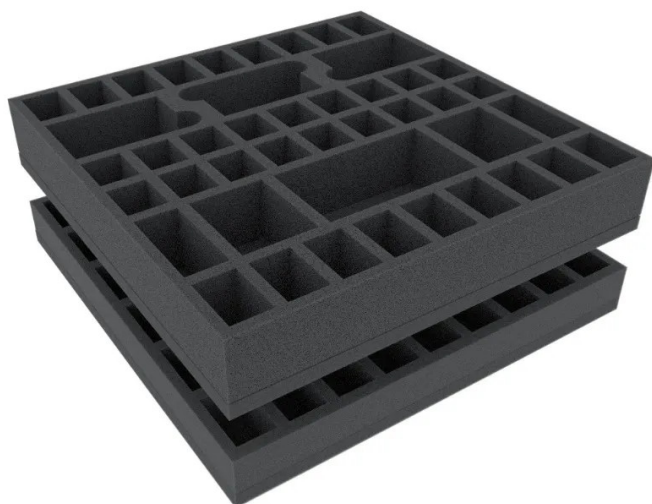

Item no.: 339176

AG03SET - Foam Tray Set for Zombicide, Season 2, Prison Outbreak, Board Game Box

from **21,44 EUR**

Item no.: 339176
shipping weight: 0.50 kg
Manufacturer: Feldherr

Product Description

Foam Tray Set for Zombicide, Season 2, Prison Outbreak, Board Game Box

Complete set for the Zombicide Seasons 2 Prison Outbreak.

The set was designed to hold the figures of the complete box plus free space for 4 extra figures or accessories.

Attention! Not suitable for children under 36 months.

The value set contains:

- 1x 50 mm (2.0 inches) foam tray for Zombicide Prison Outbreak
- 1x 35 mm (1.4 inches) foam tray with 54 slots for Zombicide boardgame boxes
- 1x 10 mm extra topper
- All figures and products shown in photos are for size comparison only. They are not included in the delivery.

The 50 mm tray offers 44 compartments:

- 1 slot for Car-Cards - compartment size 59 mm x 106 mm x 40 mm height
- 3 slots for Mini Cards in sleeves (Zombie cards, Equipment cards and Wounded cards) - compartment size 78 mm x 52 mm x 40 mm height
- 18 slots for bigger figures - compartment size 25 mm x 37,5 mm x 40 mm height
- 18 slots for figures - compartment size 25 mm x 30 mm x 40 mm height
- 2 slots for big figures - compartment size 29 mm x 59 mm x 40 mm height
- 2 slots for huge figures - compartment size 47 mm x 59 mm x 40 mm height