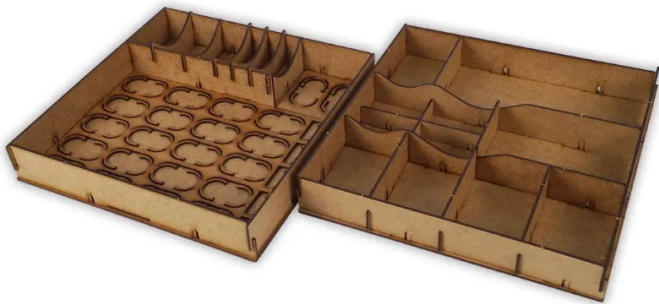

### Product Description

Insert: Blood Rage + all Expansions

e-Raptor Insert compatible with Blood Rage and all expansions is your must have accessory designed to organize and improve the experience of the gameplay. Thanks to our insert you can arrange all game components and sleeved cards to keep them in order – no more mess on the table while playing. No more looking for necessary elements during the game.

Moreover, when the box is closed, the components are still kept in order, ready for setting another game faster than ever!

The insert is durable and made of high-quality HDF. To assemble it, there is no glue required. It allows you to hold all components inside the box.