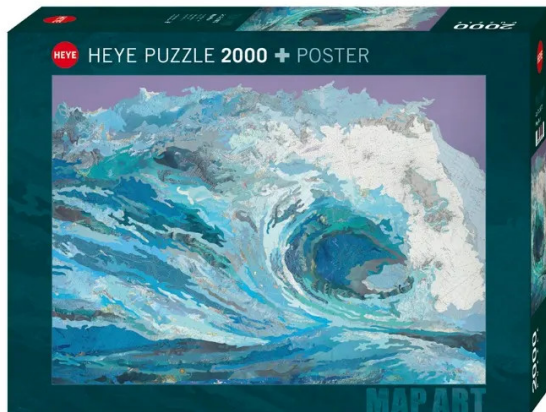

Item no.: 333167

298722 - Map Wave - Map Art, 2000 pieces, 96.6 x 68.8 cm

from **25,05 EUR**

Item no.: 333167
shipping weight: 1.40 kg
Manufacturer: Heye-Puzzles

Product Description

Map Wave - Map Art, 2000 pieces, 96.6 x 68.8 cm

Matthew Cusick shows impressively that it is possible to create exciting new images from pieces of old maps. Results in a wave of enthusiasm!

Attention! Not suitable for children under 36 months.

- Pieces: 2000
- Size: 96.6 x 68.8 cm
- Weight: 1.400 g