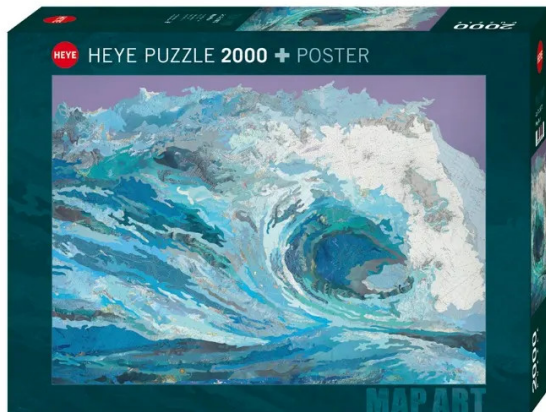

Item no.: 333167

298722 - Map Wave - Map Art, 2000 pieces, 96.6 x 68.8 cm

from **25,70 EUR**

Item no.: 333167
shipping weight: 1.40 kg
Manufacturer: Heye-Puzzles

Product Description

Map Wave - Map Art, 2000 pieces, 96.6 x 68.8 cm

Matthew Cusick shows impressively that it is possible to create exciting new images from pieces of old maps. Results in a wave of enthusiasm!

Attention! Not suitable for children under 36 months.

- Pieces: 2000
- Size: 96.6 x 68.8 cm
- Weight: 1.400 g