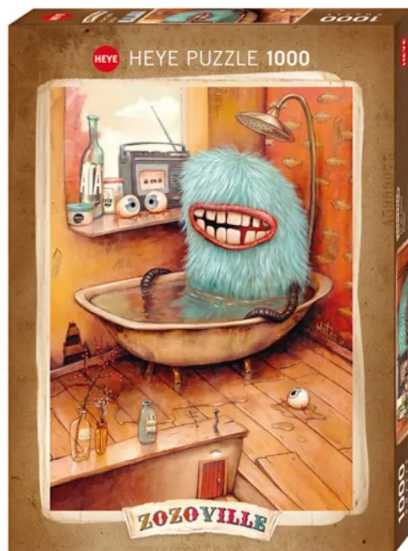

Item no.: 333140

**295394 - Bathtub - Zozoville, 1000 pieces, 50.0 x 70.0 cm**

from **13,39 EUR**

Item no.: 333140  
shipping weight: 0.90 kg  
Manufacturer: Heye-Puzzles

### Product Description

Bathtub - Zozoville, 1000 pieces, 50.0 x 70.0 cm

The bathing fur monster is one of the bizarre creatures that the American artist Mateo Dineen has made in his Berlin gallery Zozoville.

Attention! Not suitable for children under 36 months.

- Pieces: 1000
- Size: 50.0 x 70.0 cm
- Weight: 880 g