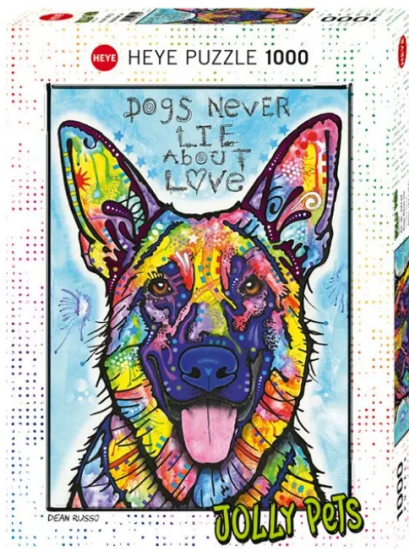

Item no.: 333103

297329 - Dogs Never Lie - Jolly Pets, 1000 pieces, 50.0 x 70.0 cm

11,50 EUR

Item no.: 333103
shipping weight: 0.90 kg
Manufacturer: Heye-Puzzles

Product Description

Dogs Never Lie - Jolly Pets, 1000 pieces, 50.0 x 70.0 cm

For his lovely animal portraits Dean Russo uses pastel chalks, ink, crayons, acrylic and spray paints. This results in wonderfully colourful, detailed puzzles!

Attention! Not suitable for children under 36 months.