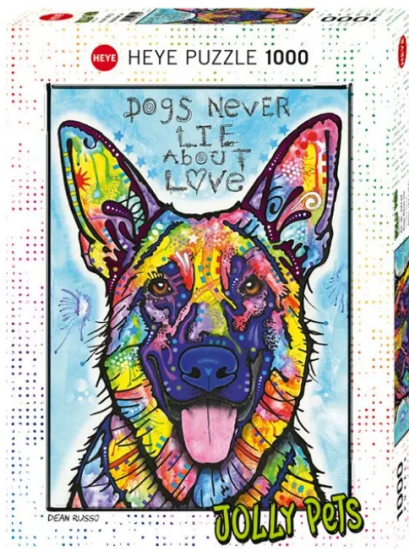

Item no.: 333103

**297329 - Dogs Never Lie - Jolly Pets, 1000 pieces, 50.0 x 70.0 cm**

**11,85 EUR**

Item no.: 333103  
shipping weight: 0.90 kg  
Manufacturer: Heye-Puzzles

## Product Description

Dogs Never Lie - Jolly Pets, 1000 pieces, 50.0 x 70.0 cm

For his lovely animal portraits Dean Russo uses pastel chalks, ink, crayons, acrylic and spray paints. This results in wonderfully colourful, detailed puzzles!