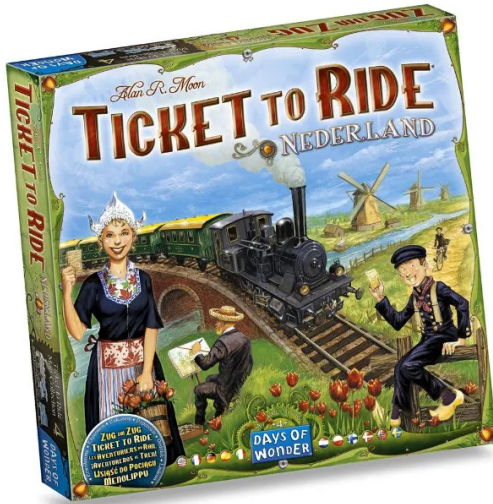

## 881776 - Ticket to Ride: Netherlands - Map Collection 4, for 2 - 5 players (DE expansion)

from **22,41 EUR**

Item no.: 333374  
 shipping weight: 1.10 kg  
 Manufacturer: Days of Wonder

### Product Description

Ticket to Ride: Netherlands - Map Collection 4, for 2 - 5 players, from 8 years (DE expansion)

Amsterdam's numerous canals make it the Venice of the North, but there are also countless waterways throughout the Netherlands. A train journey in this low-lying country takes you over many bridges. If you spend too much time enjoying the beautiful scenery, you will spend a lot of money on bridge tolls!

There is an ingenious new mechanism on this beautiful game board - almost all connections are double routes over bridges. When the first player takes possession of one of these routes, he pays the price to the bank with bridge toll tokens. If the second player chooses the other route, he must give his tokens to the first player! Players receive bonus points depending on the value of the bridge toll tiles they still own at the end of the game.