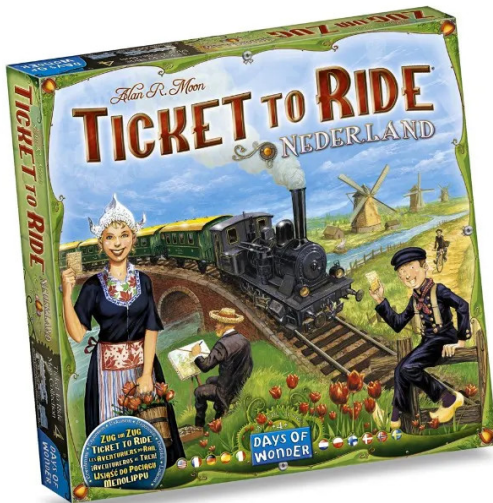

## 881776 - Ticket to Ride: Netherlands - Map Collection 4, for 2 - 5 players (DE expansion)

from **22,41 EUR**

Item no.: 333374  
 shipping weight: 1.10 kg  
 Manufacturer: Days of Wonder

### Product Description

Ticket to Ride: Netherlands - Map Collection 4, for 2 - 5 players, from 8 years (DE expansion)

Amsterdam's numerous canals make it the Venice of the North, but there are also countless waterways throughout the Netherlands. A train journey in this low-lying country takes you over many bridges. If you spend too much time enjoying the beautiful scenery, you will spend a lot of money on bridge tolls!

There is an ingenious new mechanism on this beautiful game board - almost all connections are double routes over bridges. When the first player takes possession of one of these routes, he pays the price to the bank with bridge toll tokens. If the second player chooses the other route, he must give his tokens to the first player! Players receive bonus points depending on the value of the bridge toll tiles they still own at the end of the game.

The Ticket to Ride - Netherlands expansion introduces money to Ticket to Ride for the first time. The players have to manage their limited budget, which in turn changes the choice of the right routes.