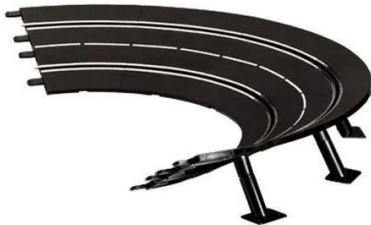

Item no.: 364865

**20020574 - 6 steep curves 1/30° for DIGITAL 124, DIGITAL 132, Carrera EVOLUTION, from 8 y.**

from **54,58 EUR**

Item no.: 364865  
shipping weight: 0.90 kg  
Manufacturer: Carrera

## Product Description

This steep curve gives your Carrera racetrack an additional highlight. A total of six track sections with 30° each and matching supports together make a 180° sloping curve. Your slot cars will feel the full power of centrifugal force here and should take this section of the track with the right speed. Wild head-to-head races are particularly exciting in this curve. The integration into your car racetrack and the construction of the curve is very simple due to the easy handling. The 1:24 scale track parts fit the DIGITAL 124, DIGITAL 132 and EVOLUTION racing tracks. You can find out whether your vehicle is also suitable for use on the steep curve in the spare parts list. Not suitable for children under 36 months. Legal minimum age: 8

- Steep curve for Carrera racetracks with scale 1:24
- DIGITAL 124, DIGITAL 132, Carrera EVOLUTION
- For even more action and excitement on the racetrack
- Package contents: 6 pieces (30 degrees each) = 180 degrees, supports