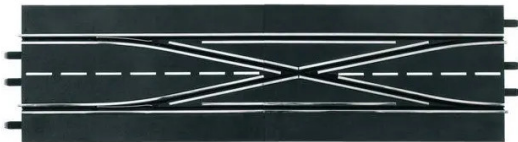

Item no.: 362933

**20030347 - Double turnout as an extension for DIGITAL 124, DIGITAL 132, from 8 years old**

**from 78,75 EUR**

Item no.: 362933  
shipping weight: 0.90 kg  
Manufacturer: Carrera

## Product Description

A switch in the racetrack creates completely new possibilities. On digital Carrera tracks it is possible to change lanes thanks to points. With a double switch, both cars can even change lanes at the same time. However, they should not do this at the same time, as this can quickly lead to an accident. Used tactically, the lane change allows you to drive in the slipstream of the opponent or to slow down the competition. The double turnout consists of two individual parts and has a scale of 1:24. It can be used to upgrade the analogue Carrera EVOLUTION track.

Not suitable for children under 36 months. Legal minimum age: 8

- Extension double turnout in scale 1:24
- DIGITAL 124, DIGITAL 132
- Lane change for exciting overtaking manoeuvres
- Package contents: 1 piece (2 track parts)