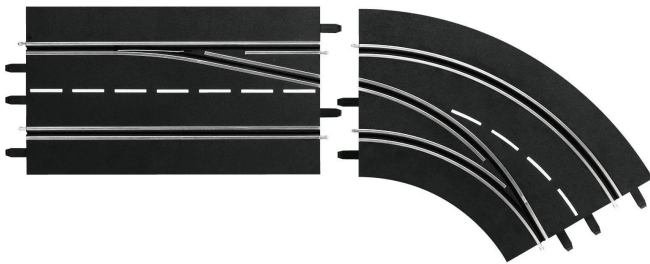

## Lane change curve right, outside to inside

from **53,75 EUR**

Item no.: 362950  
shipping weight: 0.80 kg  
Manufacturer: Carrera

### Product Description

Upgrade your Carrera racetrack with this lane change curve. The right-hand bend consists of two track sections on a scale of 1:24 and invites you to overtake. You can easily switch from the outer lane to the inner lane and overtake your opponent. He then has no chance of passing you until the next lane change. You can use it to upgrade your 1:24 scale digital racetracks. Carrera DIGITAL 124, and Carrera DIGITAL 132 are the suitable racing tracks for this expansion set. The add-on part provides action and is sure to cause a crash or two. If you are not careful when changing lanes, you will drive straight into your opponent or have to chase him. So use this track carefully so that you can keep your nose in front!  
Attention: not suitable for children under 36 months!

- Extension lane change curve for digital racing tracks in scale 1:24
- DIGITAL 124, DIGITAL 132
- Digital lane changing and overtaking
- Package contents: 1x lane change curve - right, outside to inside (2 track parts)
- Age: from 8 years