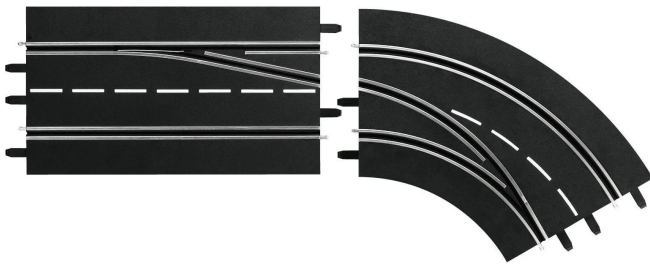

Item no.: 362950

Lane change curve right, outside to inside

from **53,75 EUR**

Item no.: 362950
shipping weight: 0.80 kg
Manufacturer: Carrera

Product Description

Upgrade your Carrera racetrack with this lane change curve. The right-hand bend consists of two track sections on a scale of 1:24 and invites you to overtake. You can easily switch from the outer lane to the inner lane and overtake your opponent. He then has no chance of passing you until the next lane change. You can use it to upgrade your 1:24 scale digital racetracks. Carrera DIGITAL 124, and Carrera DIGITAL 132 are the suitable racing tracks for this expansion set. The add-on part provides action and is sure to cause a crash or two. If you are not careful when changing lanes, you will drive straight into your opponent or have to chase him. So use this track carefully so that you can keep your nose in front!
Attention: not suitable for children under 36 months!

- Extension lane change curve for digital racing tracks in scale 1:24
- DIGITAL 124, DIGITAL 132
- Digital lane changing and overtaking
- Package contents: 1x lane change curve - right, outside to inside (2 track parts)
- Age: from 8 years