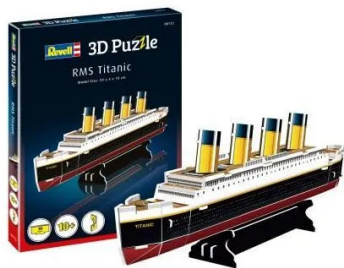

Item no.: 365224

Revell RMS Titanic, 3D Puzzle, 30 pieces, 10 years and up

3,28 EUR

Item no.: 365224
shipping weight: 1.10 kg
Manufacturer: Revell

Product Description

The RMS Titanic is probably the most famous ship in the world. Everyone knows her tragic story of colliding with the iceberg on her maiden voyage and sinking in the icy waters of the North Atlantic on the night of 15 April 1912.

Crafting fun for young and old! With the Revell 3D puzzles, world-famous buildings, imposing skylines or legendary vehicles can be assembled as three-dimensional models for everyone. The precisely die-cut foam components make assembly easy - no keber or tools are needed. Depending on the size and complexity of the model, the crafting fun ranges from a few minutes to several hours.