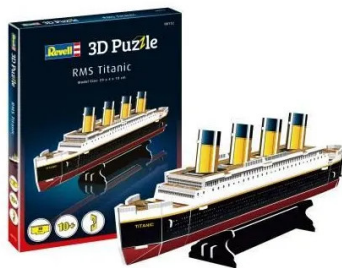

Item no.: 365224

Revell RMS Titanic, 3D Puzzle, 30 pieces, 10 years and up

from **3,71 EUR**

Item no.: 365224
shipping weight: 1.10 kg
Manufacturer: Revell

Product Description

The RMS Titanic is probably the most famous ship in the world. Everyone knows her tragic story of colliding with the iceberg on her maiden voyage and sinking in the icy waters of the North Atlantic on the night of 15 April 1912.

Crafting fun for young and old! With the Revell 3D puzzles, world-famous buildings, imposing skylines or legendary vehicles can be assembled as three-dimensional models for everyone. The precisely die-cut foam components make assembly easy - no keber or tools are needed. Depending on the size and complexity of the model, the crafting fun ranges from a few minutes to several hours.