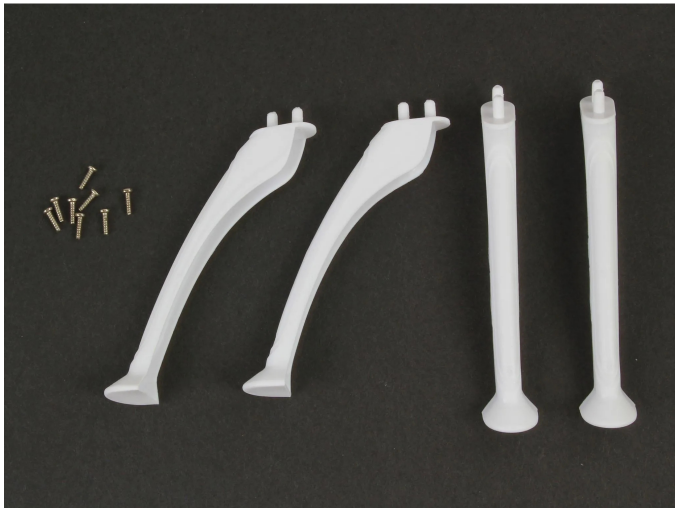

Item no.: 366142

Control spare part,landing gear (23818/23842/23856/23858)

from **2,32 EUR**

Item no.: 366142
shipping weight: 0.50 kg
Manufacturer: Revell

Product Description

Control spare part,landing gear (23818/23842/23856/23858)
Caution! Not suitable for children under 36 months.