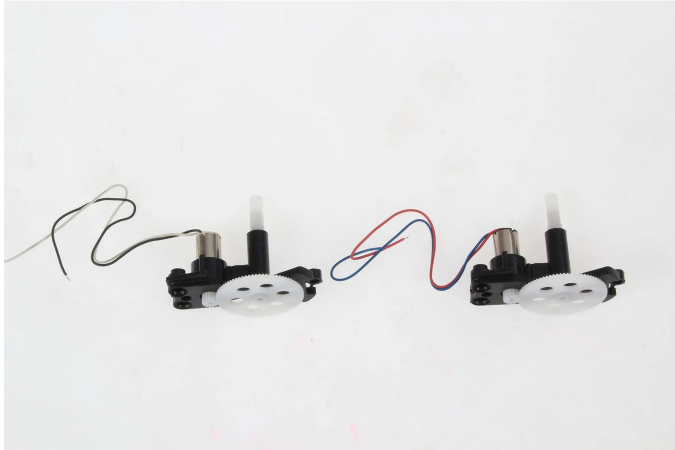

Item no.: 366146

Control Spare Part, Motor Gear Set (23858)

from **6,29 EUR**

Item no.: 366146
shipping weight: 0.50 kg
Manufacturer: Revell

Product Description

Motor-Getriebeset (23856+23858).

Caution! Not suitable for children under 36 months.