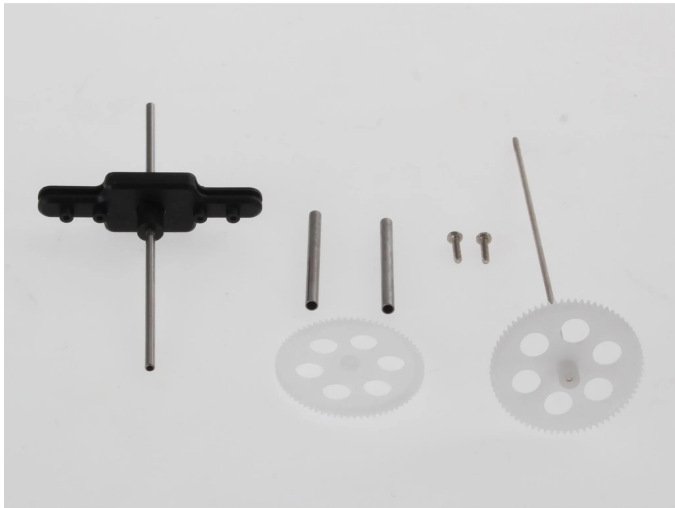

Item no.: 366162

Control spare part,Rotor shaft & gears - Heli Magic Glow (23934)

3,52 EUR

Item no.: 366162
shipping weight: 0.50 kg
Manufacturer: Revell

Product Description

Control spare part,Rotor shaft & gears - Heli Magic Glow (23934)
Caution! Not suitable for children under 36 months.