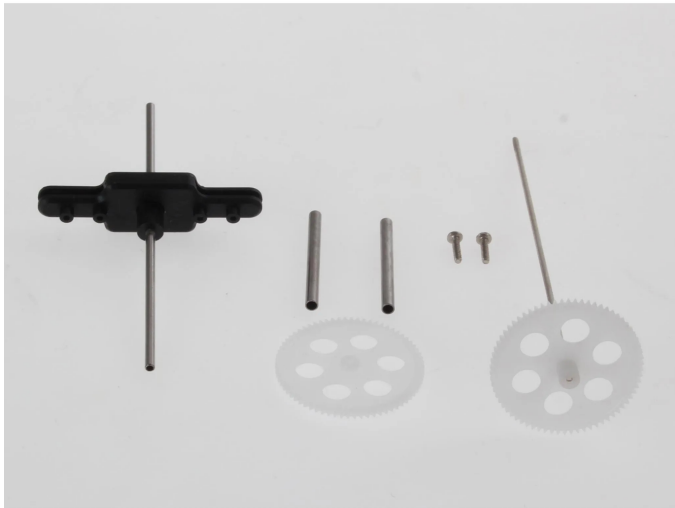

Item no.: 366162

## Control spare part,Rotor shaft & gears - Heli Magic Glow (23934)

**3,43 EUR**

Item no.: 366162  
shipping weight: 0.50 kg  
Manufacturer: Revell

### Product Description

Control spare part,Rotor shaft & gears - Heli Magic Glow (23934)  
Caution! Not suitable for children under 36 months.