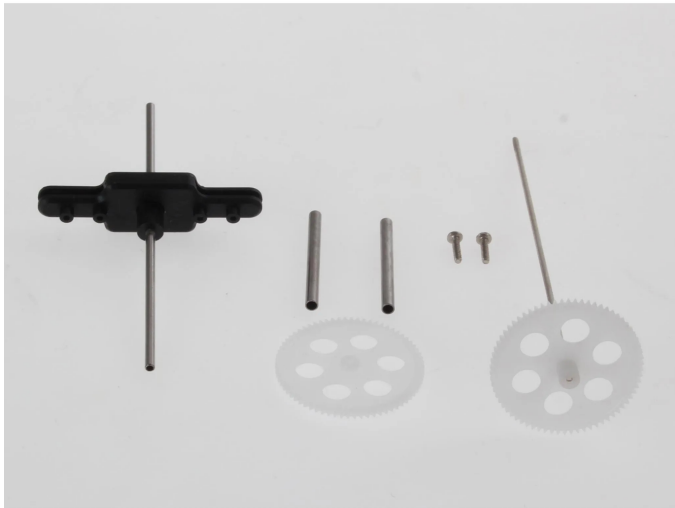

Item no.: 366162

## Control spare part,Rotor shaft & gears - Heli Magic Glow (23934)

**3,52 EUR**

Item no.: 366162  
shipping weight: 0.50 kg  
Manufacturer: Revell

### Product Description

Control spare part,Rotor shaft & gears - Heli Magic Glow (23934)  
Caution! Not suitable for children under 36 months.