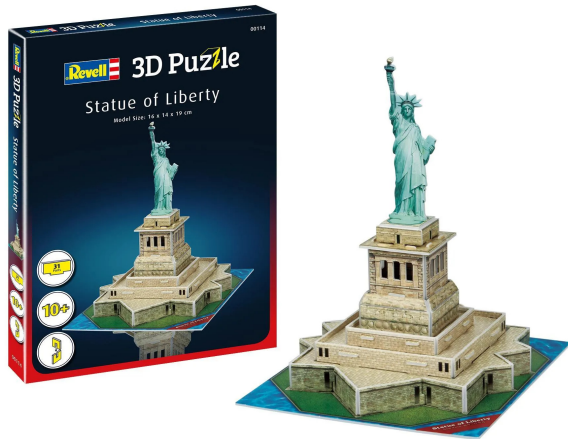

Item no.: 365225

## 3D Puzzle Statue of Liberty

**3,41 EUR**

Item no.: 365225  
shipping weight: 1.10 kg  
Manufacturer: Revell

### Product Description

The Statue of Liberty was originally a gift from France to America and is located on Liberty Island in New York harbour. Since its dedication in 1886, it has stood there as a universal symbol of freedom, welcoming all immigrants coming to America.

- Age recommendation: 10+
- Number of parts: 31
- Length: 160 mm
- Width: 160 mm
- Height: 190 mm