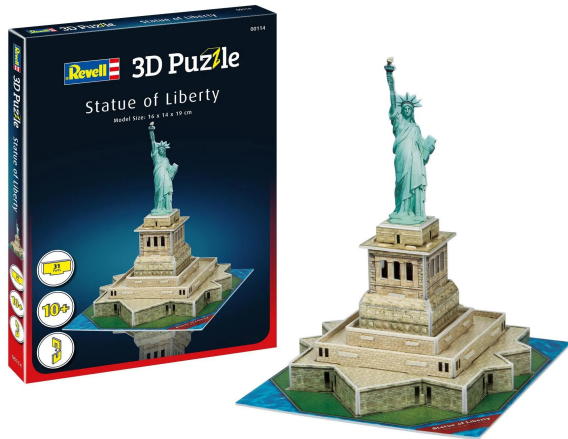

Item no.: 365225

3D Puzzle Statue of Liberty

3,51 EUR

Item no.: 365225
shipping weight: 1.10 kg
Manufacturer: Revell

Product Description

The Statue of Liberty was originally a gift from France to America and is located on Liberty Island in New York harbour. Since its dedication in 1886, it has stood there as a universal symbol of freedom, welcoming all immigrants coming to America.

Crafting fun for young and old! With the Revell 3D puzzles, world-famous buildings, imposing skylines or legendary vehicles can be assembled as three-dimensional models for everyone. The precisely die-cut foam components make assembly easy - no keber or tools are needed. Depending on the size and complexity of the model, the crafting fun ranges from a few minutes to several hours.

- Age recommendation: 10+
- Number of parts: 31
- Length: 160 mm
- Width: 160 mm
- Height: 190 mm

Specifications

Scan this QR code to
view the product
All details, up-to-date
prices and availability