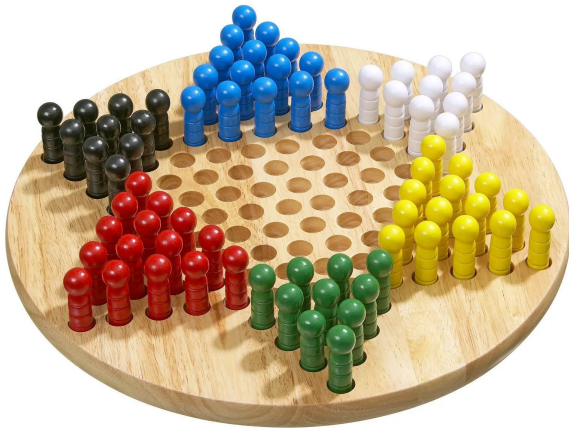

Item no.: 360507

Halma, large, 380 mm, board game, for 2-6 players, from 6 years old.

from **25,79 EUR**

Item no.: 360507
shipping weight: 2.00 kg
Manufacturer: Philos GmbH & Co. KG

Product Description

Halma is a strategy game for 2 to 6 people. The aim is to be the first to move your own pieces to the opposite side. At the beginning of the game, the players choose their coloured pieces and place them in a star point of the playing field. On each turn, a piece can either be moved to an adjacent square, or it can jump over another piece or several pieces if there is an empty square behind it.

Attention! Not suitable for children under 3 years due to small parts that can be swallowed! Danger of suffocation.

- Age recommendation: from 6 years
- Number of players: 2 - 6
- Colour: Light brown
- Contents: Halma cones, wooden game board
- Material: Hevea wood
- Playing time: 10 min