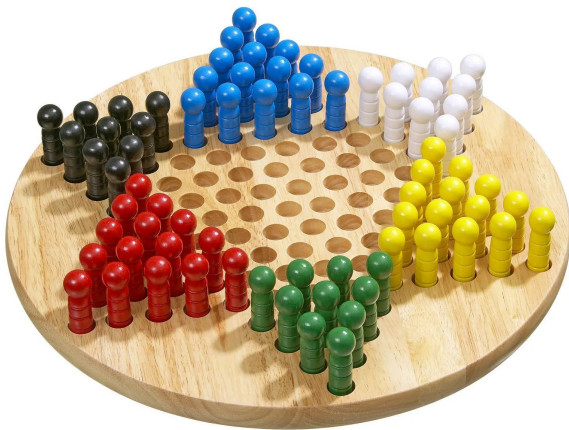

Item no.: 360507

**Halma, large, 380 mm, board game, for 2-6 players, from 6 years old.**

**from 26,82 EUR**

Item no.: 360507  
shipping weight: 2.00 kg  
Manufacturer: Philos GmbH & Co. KG

## Product Description

Halma is a strategy game for 2 to 6 people. The aim is to be the first to move your own pieces to the opposite side. At the beginning of the game, the players choose their coloured pieces and place them in a star point of the playing field. On each turn, a piece can either be moved to an adjacent square, or it can jump over another piece or several pieces if there is an empty square behind it.

Attention! Not suitable for children under 3 years due to small parts that can be swallowed! Danger of suffocation.

- Age recommendation: from 6 years
- Number of players: 2 - 6
- Colour: Light brown
- Contents: Halma cones, wooden game board
- Material: Hevea wood
- Playing time: 10 min