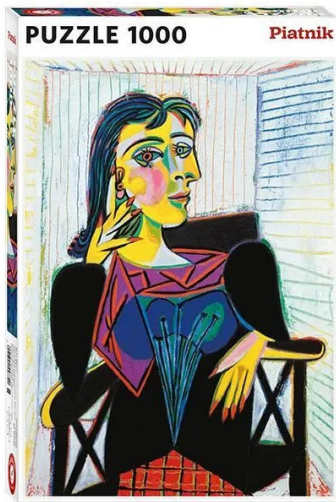

Item no.: 358939

Picasso "Portrait of Dora Maar", jigsaw puzzle, 1,000 pieces

10,05 EUR

Item no.: 358939
shipping weight: 0.80 kg
Manufacturer: Piatnik & Söhne

Product Description

The "Portrait of Dora Maar (French: Portrait de Dora Maar) is an oil-on-canvas painting by Pablo Picasso from 1937. It shows Dora Maar (original name Henriette Theodora Markovitch), the painter's mistress, sitting on a chair. It is part of the collection of the Musée Picasso in Paris, where it is considered one of Picasso's masterpieces. Warning: not suitable for children under 36 months!