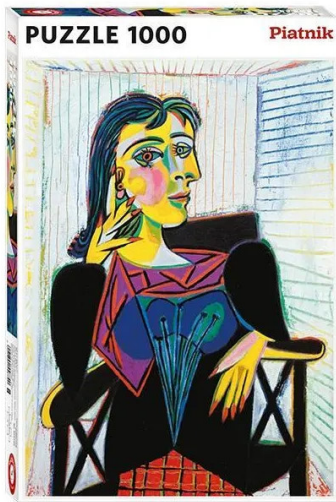

Item no.: 358939

## Picasso "Portrait of Dora Maar", jigsaw puzzle, 1,000 pieces

9,27 EUR

Item no.: 358939  
shipping weight: 0.80 kg  
Manufacturer: Piatnik & Söhne

### Product Description

The "Portrait of Dora Maar (French: Portrait de Dora Maar) is an oil-on-canvas painting by Pablo Picasso from 1937. It shows Dora Maar (original name Henriette Theodora Markovitch), the painter's mistress, sitting on a chair. It is part of the collection of the Musée Picasso in Paris, where it is considered one of Picasso's masterpieces. Warning: not suitable for children under 36 months!