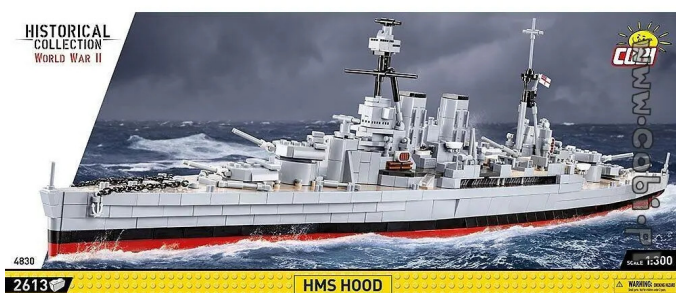

Item no.: 358787

## HMS Hood, model, 2613 parts, 10 years and up

from **108,45 EUR**

Item no.: 358787  
shipping weight: 3.70 kg  
Manufacturer: COBI

### Product Description

HMS Hood is a British battlecruiser of the interwar and World War II period. It was built in 1918 and commissioned two years later. It was 262.3 metres long. The cruiser's main artillery armament consisted of eight BL Mk I guns, 381 mm calibre. In the interwar period, the cruiser was the showpiece of the Royal Navy as the largest ship in the world. After the outbreak of the Second World War and the defeat of France, she was transported to Gibraltar, where she joined H Unit. On 21 May 1941, she set off on her final voyage in the company of the battleship Prince of Wales. Three days later, British ships collided with the German battleship Bismarck and the escorting heavy cruiser Prinz Eugen in the Danish Straits. After a short long-range artillery duel, the Bismarck's well-aimed missile caused an internal explosion in the Hood's stern, completely destroying the ship. Of the 1,418 crew members, only three sailors were saved. The sinking of the "HOOD" caused a tremendous shock in Great Britain.

The building block model of HMS Hood was designed in 1:300 scale and faithfully reflects the details of its historical prototype. The model is 88 cm/34.6" long and 22 cm/8.7" high. It has many moving parts, such as deck guns, rotating artillery turrets, rudders and propellers. The model has been given high quality prints that mimic equipment and camouflage. The prints will not wear off even with intensive play. The set includes a black display stand and a white sign with the model name and scale printed on it. The ship is sure to delight adults and younger history, military and seafaring fans. It will look great on a desk, bookshelf, office or in any building block fan's room.