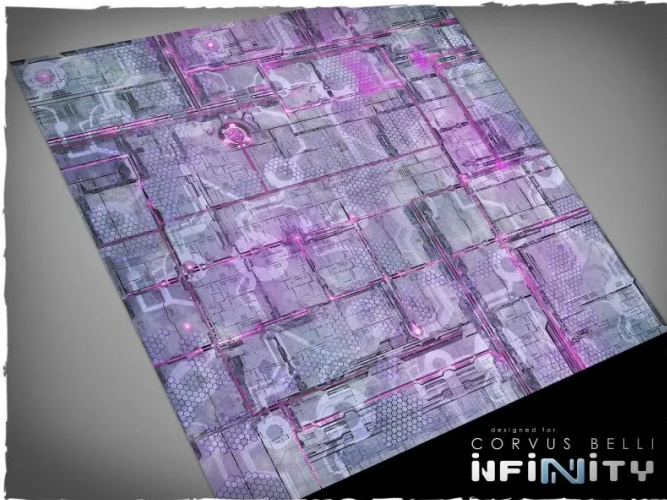

Item no.: 352586

93MAT32X24M - Play Mat - Aleph, Mouse Pad Mat, size 81 x 61 cm

from **26,97 EUR**

Item no.: 352586
shipping weight: 0.40 kg
Manufacturer: Deep-Cut Studio

Product Description

Play mat - Aleph, mouse pad mat, size 81 x 61 cm.

Officially licensed play mat for the Infinity miniature game by Corvus Belli.

Features:

- Made of synthetic fabric with a 2 mm thick rubber foam backing
- Paint is soaked into the material and will never scratch or fade
- Non-slip backing to keep the mat on the table
- Instant mat evenness and smooth playing surface
- Soft rubber foam allows for easy card drawing and noiseless dice rolling
- The choice for a premium gaming table

Caution. Not suitable for children under 36 months.

- Type: Mouse pad mat
- Style: Aleph
- Size: 81 x 61 cm

Specifications

Scan this QR code to
view the product
All details, up-to-date
prices and availability