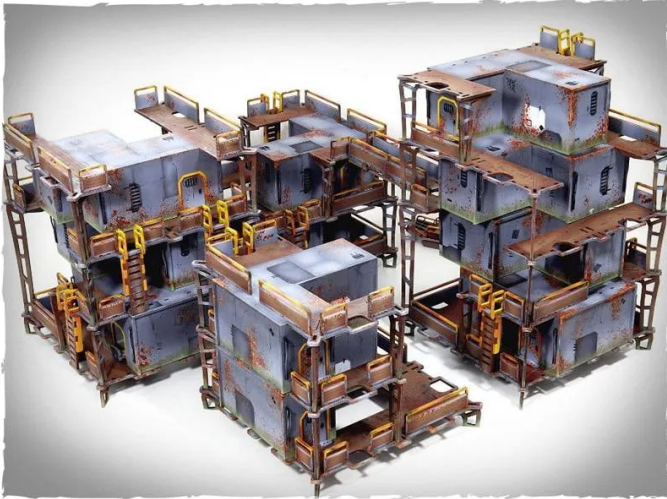

Item no.: 351025

ZEN-ST01 - Scenery - Shanty Town full table bundle

from **166,86 EUR**

Item no.: 351025
shipping weight: 0.50 kg
Manufacturer: Deep-Cut Studio

Product Description

Scenery - Shanty Town full table bundle

A full table set of a Shanty Town for miniatures games. Modular buildings with removable barriers, ladders and retractable bridges. The official Drowned Earth miniatures game set.

- Model made entirely of 3 mm HDF
- Parts are pre-cut to reduce assembly time
- The model comes unassembled and unpainted. Assembly instructions included
- Glue is needed to assemble the model - it is best to use wood glue (PVA - white)

The miniatures are not included and are for scale purposes only.

Caution. Not suitable for children under 36 months.

- Shanty Town full table bundle
- Size of 1 module after assembly: Height: 100 mm, Length: 230 mm, Width: 230 mm