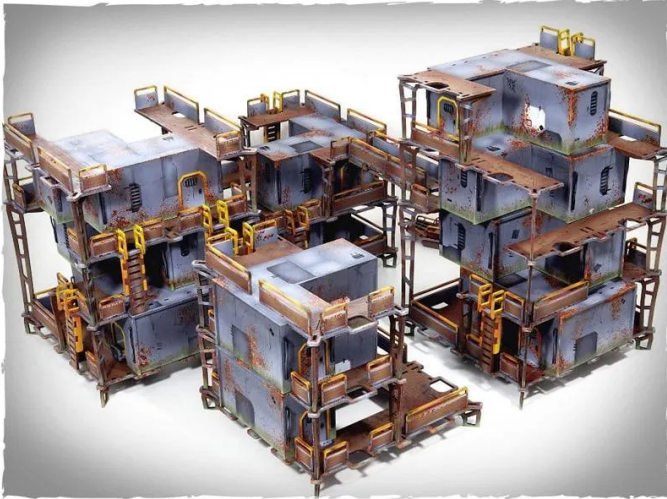

Item no.: 351025

ZEN-ST01 - Scenery - Shanty Town full table bundle

from **159,35 EUR**

Item no.: 351025
shipping weight: 0.50 kg
Manufacturer: Deep-Cut Studio

Product Description

Scenery - Shanty Town full table bundle

A full table set of a Shanty Town for miniatures games. Modular buildings with removable barriers, ladders and retractable bridges. The official Drowned Earth miniatures game set.

- Model made entirely of 3 mm HDF
- Parts are pre-cut to reduce assembly time
- The model comes unassembled and unpainted. Assembly instructions included
- Glue is needed to assemble the model - it is best to use wood glue (PVA - white)

The miniatures are not included and are for scale purposes only.

Caution. Not suitable for children under 36 months.

- Shanty Town full table bundle
- Size of 1 module after assembly: Height: 100 mm, Length: 230 mm, Width: 230 mm