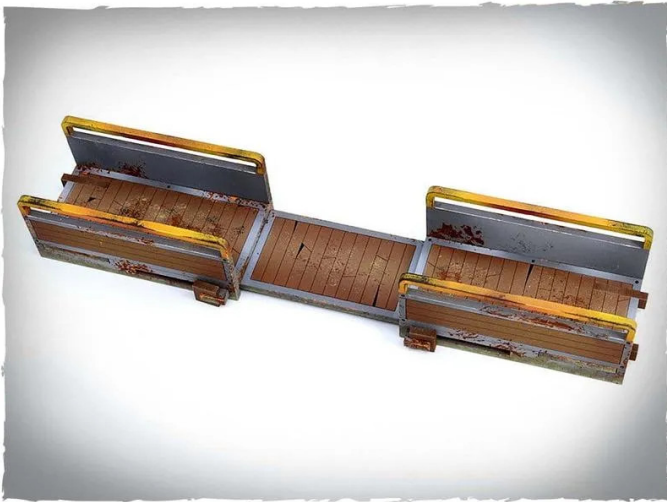

## ZEN-ST06 - Scenery - Shanty Town Extendable Bridges

from **14,70 EUR**

Item no.: 351024  
shipping weight: 0.50 kg  
Manufacturer: Deep-Cut Studio

#### Scenery - Shanty Town Extendable Bridges

- Model completely made of 3 mm HDF
- The parts are pre-cut to reduce assembly time
- The model is supplied unassembled and unpainted. Assembly instructions included
- Glue is needed to assemble the model - it is best to use wood glue (PVA - white)

The miniatures are not included and are for scale purposes only.  
Caution. Not suitable for children under 36 months.

- Shanty Town Extendable Bridges
- Size of 1 module after mounting: Height: 25 mm, Length: 150-205 mm, Width: 40 mm