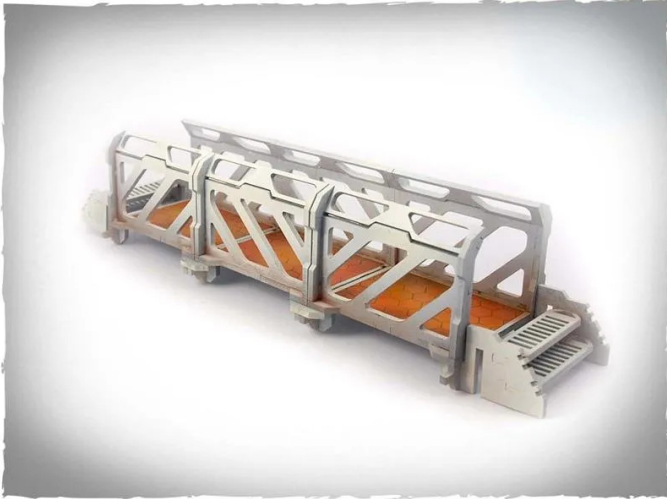

Item no.: 351008

## ZEN-MB01 - Scenery - Modular bridge

from **14,70 EUR**

Item no.: 351008  
shipping weight: 0.50 kg  
Manufacturer: Deep-Cut Studio

### Product Description

Scenery - Modular bridge

Modular bridge for bridging buildings - can also be placed on the table.

- Model completely made of 3 mm HDF
- The parts are pre-cut to reduce assembly time
- The model is delivered unassembled and unpainted. Assembly instructions included
- Glue is needed to assemble the model - it is best to use wood glue (PVA - white)

The miniatures are not included and are for scale purposes only.

Caution. Not suitable for children under 36 months.

- The set contains: 3 x straight section, 2 x staircase
- Size after assembly: Height: 68mm, Length: 71mm, Width: 80mm