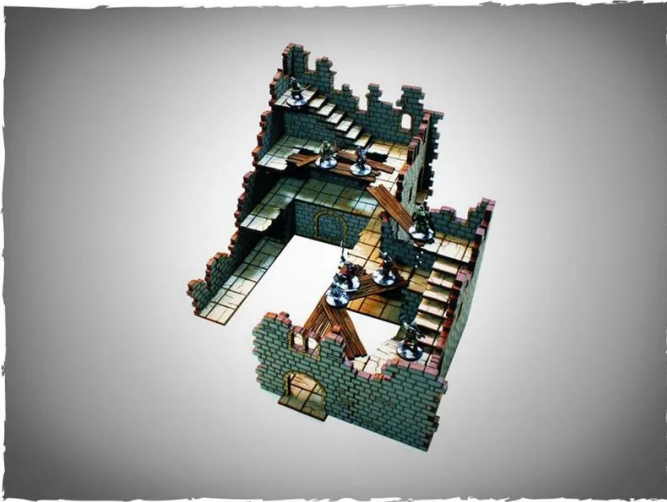

Item no.: 350965

4GR-28S-FAR-157 - Pre-painted scenery - The Blasted Tower

from **106,43 EUR**

Item no.: 350965
shipping weight: 0.70 kg
Manufacturer: Deep-Cut Studio

Product Description

Pre-painted Scenery - The Blasted Tower

The stand-alone pieces in this set are designed to fit together in a variety of ways, allowing the construction of many different arrangements, from a tall tower with square walls to a continuous stretch of damaged walls and raised walkways.

As with all 'Daldorr' sets, the wall pieces from several sets can be mixed and matched to provide almost unlimited possibilities.

Miniatures are not included and are for scale purposes only.

Caution. Not suitable for children under 36 months.