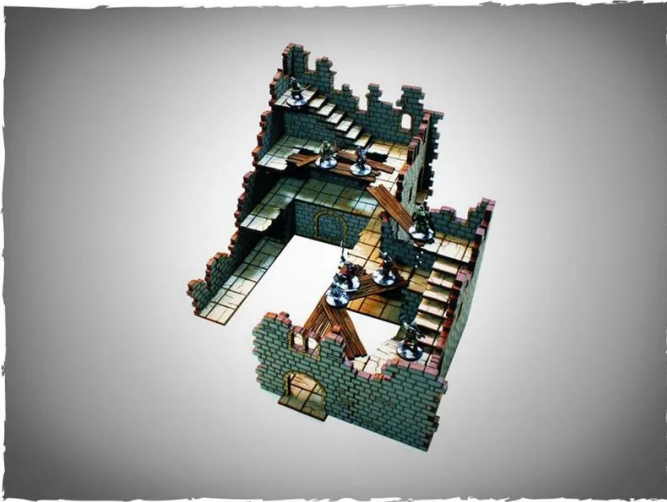

Item no.: 350965

4GR-28S-FAR-157 - Pre-painted scenery - The Blasted Tower

from **111,83 EUR**

Item no.: 350965
shipping weight: 0.70 kg
Manufacturer: Deep-Cut Studio

Product Description

Pre-painted Scenery - The Blasted Tower

The stand-alone pieces in this set are designed to fit together in a variety of ways, allowing the construction of many different arrangements, from a tall tower with square walls to a continuous stretch of damaged walls and raised walkways.

As with all 'Daldorr' sets, the wall pieces from several sets can be mixed and matched to provide almost unlimited possibilities.

Miniatures are not included and are for scale purposes only.

Caution. Not suitable for children under 36 months.