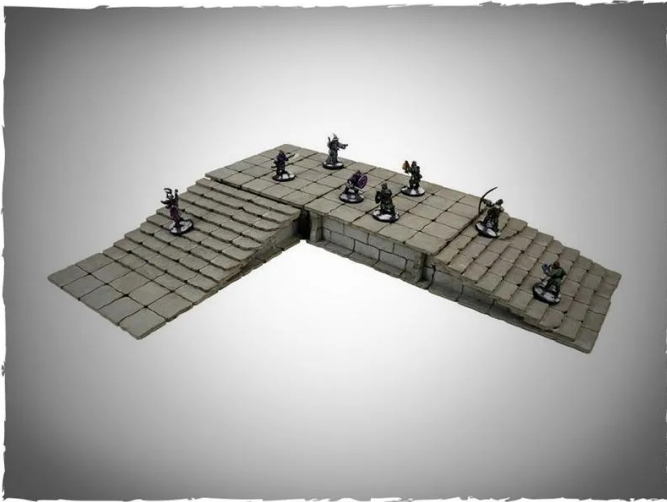

Item no.: 350952

4GR-28S-SLD-FCR-S1 - Pre-painted Scenery - Frozen City Ruins Set 2

from **46,50 EUR**

Item no.: 350952
shipping weight: 0.70 kg
Manufacturer: Deep-Cut Studio

Product Description

Pre-painted scenery - Frozen City Ruins Set 2

These Frozen City ruins can be used as a stand-alone model, but are also part of a set of modular scenery.

The miniatures are not included and are for scale purposes only.

Caution. Not suitable for children under 36 months.