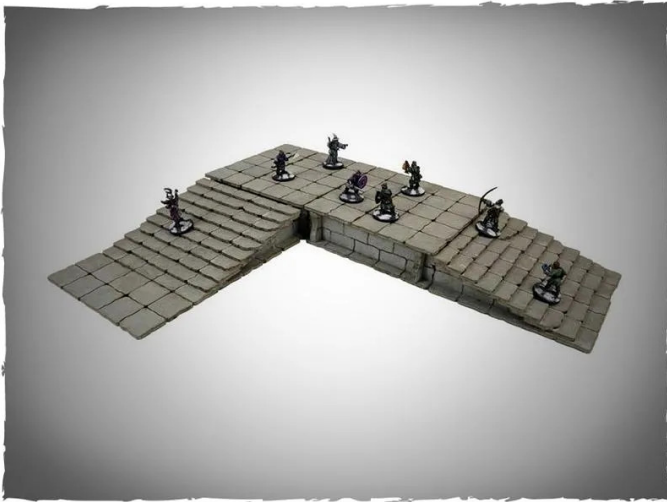

## 4GR-28S-SLD-FCR-S1 - Pre-painted Scenery - Frozen City Ruins Set 2

from **49,50 EUR**

Item no.: 350952  
shipping weight: 0.70 kg  
Manufacturer: Deep-Cut Studio

### Product Description

Pre-painted scenery - Frozen City Ruins Set 2

These Frozen City ruins can be used as a stand-alone model, but are also part of a set of modular scenery.

The miniatures are not included and are for scale purposes only.