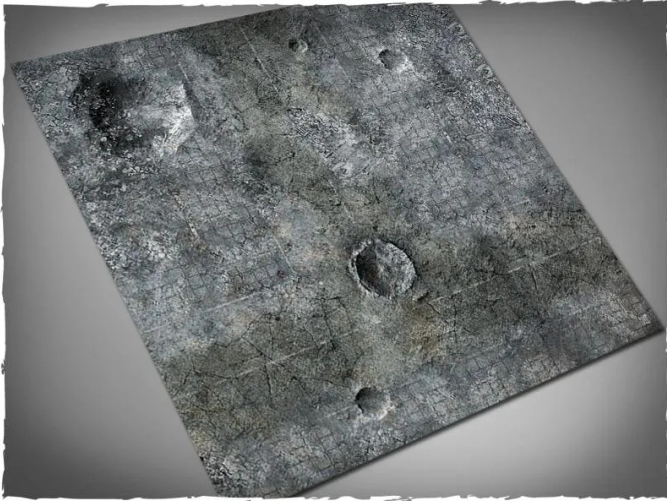

Item no.: 348548

25MAT44C - City Ruins play mat, fabric mat, size 122 × 122 cm

from **41,54 EUR**

Item no.: 348548
shipping weight: 0.50 kg
Manufacturer: Deep-Cut Studio

Product Description

Play mat City Ruins, fabric mat, size 122 × 122 cm.

Terrain mat for miniature wargames, ideal as a stand-alone scenery or as a background for the usual terrain pieces.

Features:

- Made from lightweight synthetic fabric
- The colour is infused into the material and will not scratch or fade
- Can be machine washed or steam ironed
- The best choice for a particularly wearable battlefield

Caution. Not suitable for children under 36 months.

- Type: Fabric mat
- Style: City Ruins
- Size: 122 × 122 cm

Specifications

Scan this QR code to
view the product
All details, up-to-date
prices and availability