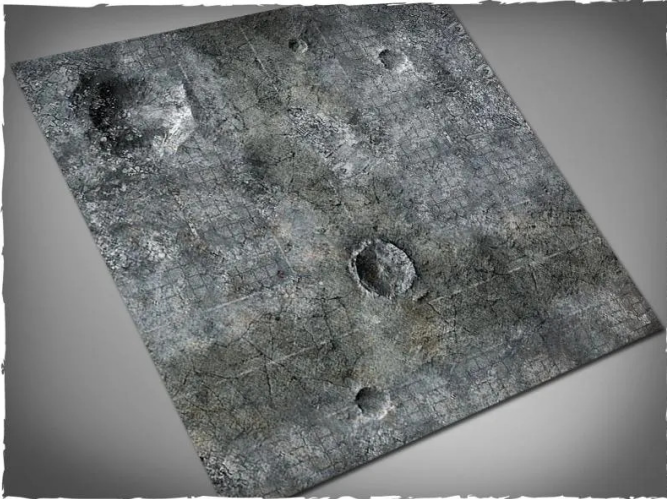

## 25MAT44C - City Ruins play mat, fabric mat, size 122 × 122 cm

from **41,54 EUR**

Item no.: 348548  
shipping weight: 0.50 kg  
Manufacturer: Deep-Cut Studio

### Product Description

Play mat City Ruins, fabric mat, size 122 × 122 cm.

Terrain mat for miniature wargames, ideal as a stand-alone scenery or as a background for the usual terrain pieces.

Features:

- Made from lightweight synthetic fabric
- The colour is infused into the material and will not scratch or fade
- Can be machine washed or steam ironed
- The best choice for a particularly wearable battlefield

Caution. Not suitable for children under 36 months.

- Type: Fabric mat
- Style: City Ruins
- Size: 122 × 122 cm