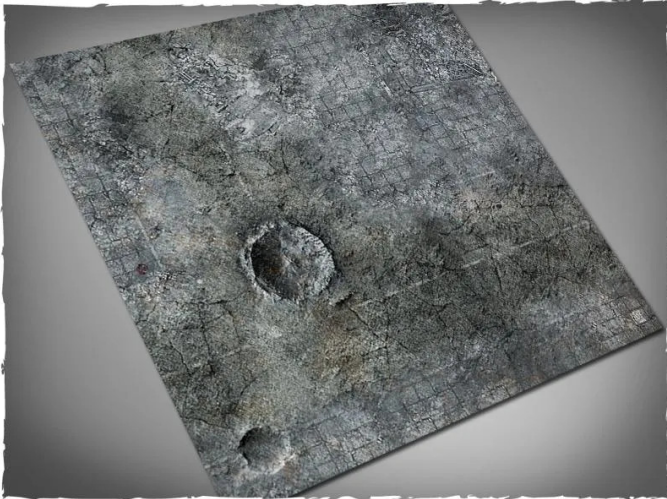

## 25MAT33C - Play mat City Ruins, fabric mat, size 91 × 91 cm

from **29,59 EUR**

Item no.: 348546  
shipping weight: 0.40 kg  
Manufacturer: Deep-Cut Studio

### Product Description

Play mat City Ruins, fabric mat, size 91 × 91 cm.

Terrain mat for miniature wargames, ideal as a stand-alone scenery or as a background for the usual terrain pieces.

Features:

- Made from lightweight synthetic fabric
- The colour is infused into the material and will not scratch or fade
- Can be machine washed or steam ironed
- The best choice for a particularly wearable battlefield

Caution. Not suitable for children under 36 months.

- Type: Fabric mat
- Style: City Ruins
- Size: 91 × 91 cm