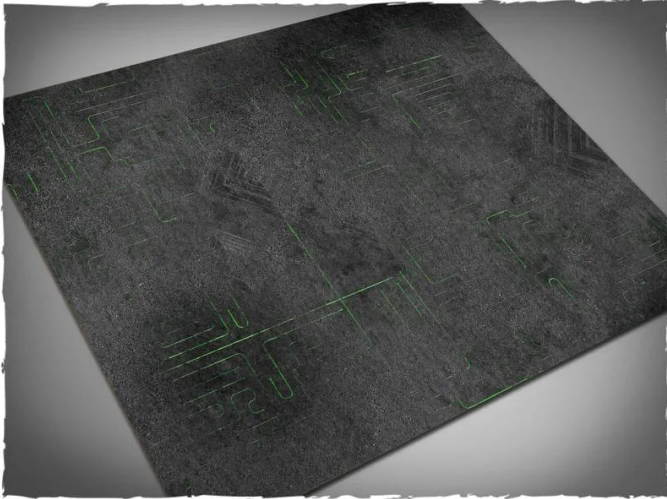

Item no.: 348796

155MAT44X60M - Play Mat - Tomb World, Mouse Pad Mat, size 112 × 152 cm

from **56,57 EUR**

Item no.: 348796
shipping weight: 0.40 kg
Manufacturer: Deep-Cut Studio

Product Description

Play mat - Tomb World, mouse pad mat, size 112 × 152 cm.

Terrain mat for miniature war games, ideal as a stand-alone scenery or as a background for the conventional terrain pieces.

Features:

- Made of synthetic fabric with a 2 mm thick foam backing
- The paint is soaked into the material and will not scratch or fade
- Non-slip underside to keep the mat on the table
- Instant smooth mat and smooth playing surface
- Soft foam allows cards to be picked up easily and dice to be rolled silently
- First choice for a high quality gaming table

Caution. Not suitable for children under 36 months.

- Type: Mouse Pad Mat
- Style: Tomb World
- 112 × 152 cm

Specifications

Scan this QR code to
view the product
All details, up-to-date
prices and availability