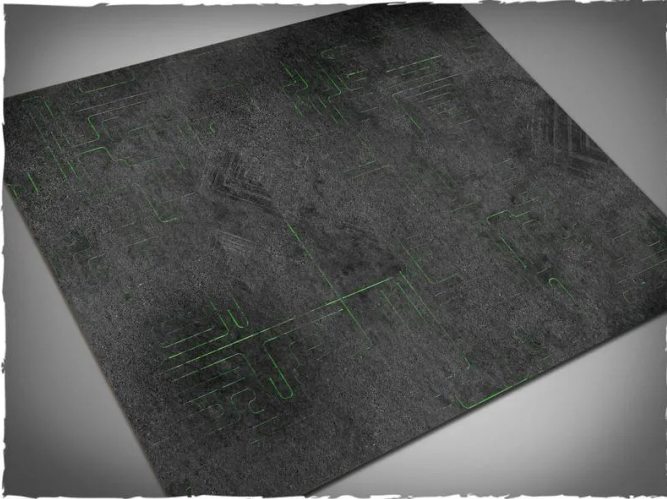

Item no.: 348796

155MAT44X60M - Play Mat - Tomb World, Mouse Pad Mat, size 112 × 152 cm

from **53,30 EUR**

Item no.: 348796
shipping weight: 0.40 kg
Manufacturer: Deep-Cut Studio

Product Description

Play mat - Tomb World, mouse pad mat, size 112 × 152 cm.

Terrain mat for miniature war games, ideal as a stand-alone scenery or as a background for the conventional terrain pieces.

Features:

- Made of synthetic fabric with a 2 mm thick foam backing
- The paint is soaked into the material and will not scratch or fade
- Non-slip underside to keep the mat on the table
- Instant smooth mat and smooth playing surface
- Soft foam allows cards to be picked up easily and dice to be rolled silently
- First choice for a high quality gaming table

Caution. Not suitable for children under 36 months.

- Type: Mouse Pad Mat
- Style: Tomb World
- 112 × 152 cm

Specifications

Scan this QR code to
view the product
All details, up-to-date
prices and availability