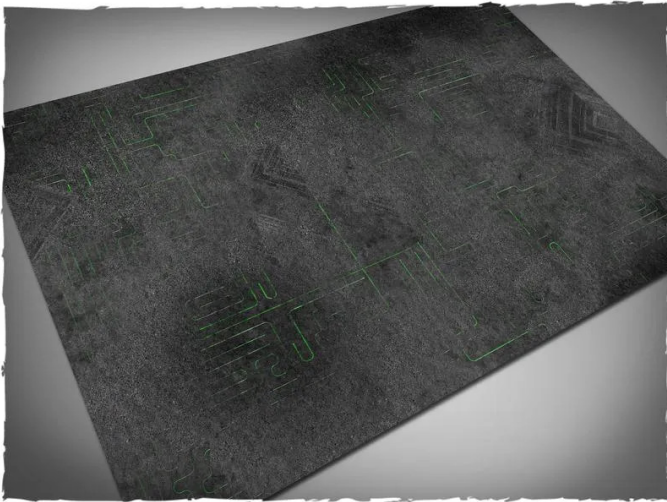

## 155MAT64C - Play mat - Tomb World, fabric mat, size 122 x 183 cm

from **53,44 EUR**

Item no.: 348805  
shipping weight: 0.50 kg  
Manufacturer: Deep-Cut Studio

### Product Description

Play mat - Tomb World, fabric mat, size 122 x 183 cm.

Terrain mat for miniature wargames, ideal as a stand-alone scenery or as a background for the usual terrain pieces.

Features:

- Made from lightweight synthetic fabric
- The colour is infused into the material and will not scratch or fade
- Can be machine washed or steam ironed
- The best choice for an extra wearable battlefield

Caution. Not suitable for children under 36 months.

- Type: Fabric mat
- Style: Tomb World
- Size: 122 x 183 cm