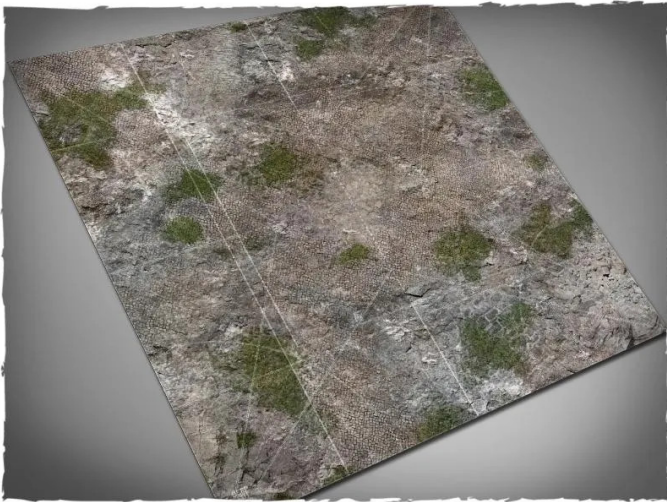

## 39MATML3C - Medieval Ruins Play Mat, Fabric Mat, Size 91 × 91 cm, Malifaux Zones

from **32,19 EUR**

Item no.: 348460  
shipping weight: 0.40 kg  
Manufacturer: Deep-Cut Studio

### Product Description

Medieval Ruins Playmat, fabric mat, size 91 × 91 cm, Malifaux Zones.

Terrain mat for miniature wargames, ideal as a stand-alone scenery or as a background for the usual terrain pieces.

Features:

- Made from lightweight synthetic fabric
- The colour is infused into the material and will not scratch or fade
- Can be machine washed or steam ironed
- The best choice for an extra wearable battlefield

Caution. Not suitable for children under 36 months.

- Type: Fabric mat, suitable for the game Malifaux
- Style: Medieval Ruins
- Size: 91 × 91 cm