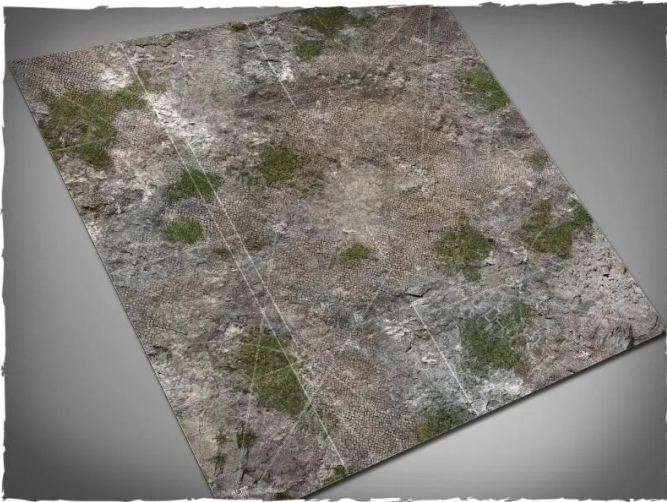

Item no.: 348460

39MATML3C - Medieval Ruins Play Mat, Fabric Mat, Size 91 × 91 cm, Malifaux Zones

from **29,86 EUR**

Item no.: 348460
shipping weight: 0.40 kg
Manufacturer: Deep-Cut Studio

Product Description

Medieval Ruins Playmat, fabric mat, size 91 × 91 cm, Malifaux Zones.

Terrain mat for miniature wargames, ideal as a stand-alone scenery or as a background for the usual terrain pieces.

Features:

- Made from lightweight synthetic fabric
- The colour is infused into the material and will not scratch or fade
- Can be machine washed or steam ironed
- The best choice for an extra wearable battlefield

Caution. Not suitable for children under 36 months.

- Type: Fabric mat, suitable for the game Malifaux
- Style: Medieval Ruins
- Size: 91 × 91 cm

Specifications

Scan this QR code to
view the product
All details, up-to-date
prices and availability