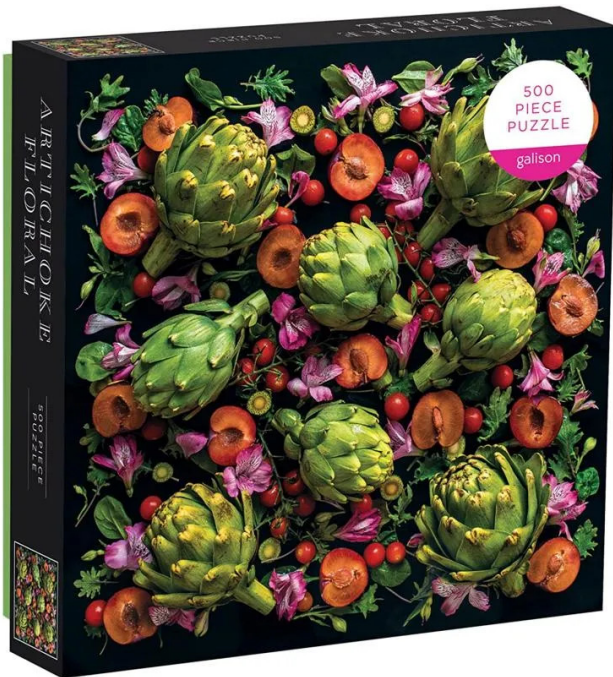

Item no.: 348026

57792 - Artichoke Floral - Puzzle, 500 pieces

9,91 EUR

Item no.: 348026
shipping weight: 0.50 kg
Manufacturer: abrams&chronicle

Product Description

Artichoke Floral - Puzzle, 500 pieces

This 500-piece artichoke jigsaw puzzle features a stunning image by famous foodie photographer Sarah Phillips, whose organisation Ugly Produce is Beautiful works to educate consumers and reduce food waste.

With these colourful green artichokes, ruby red tomatoes and purple flowers against a contrasting black background, it's easy to see how beautiful food is, even when it looks imperfect in the supermarket.

Galison puzzles are packaged in matt, sturdy boxes that are perfect for gifting, reusing and storing.

Caution! Not suitable for children under 36 months

- Pieces: 500
- Puzzle size: 50.8 x 50.8 cm
- Artist: Sarah Phillips