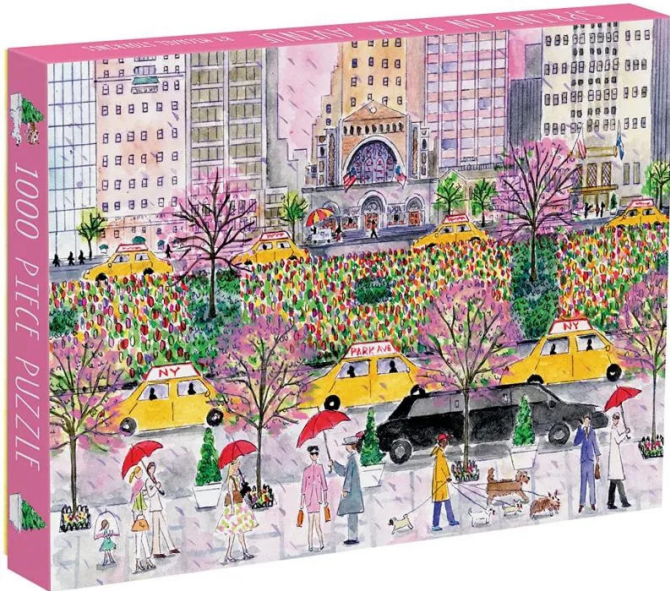

Item no.: 347990

48202 - Michael Storrings Spring on Park Avenue - Jigsaw Puzzle, 1000 pieces

13,21 EUR

Item no.: 347990
shipping weight: 0.70 kg
Manufacturer: abrams&chronicle

Product Description

Michael Storrings Spring on Park Avenue - Jigsaw Puzzle, 1000 Pieces

Bring Park Avenue in New York to life with this 1000 piece jigsaw puzzle from Galison, featuring an illustration by the talented Michael Storrings. Includes information insert about artist and image.

Caution! Not suitable for children under 36 months.

- Artist: Michael Storrings
- Packaging: 21.7 x 29.2 x 5.5cm
- Puzzle size: 50.8 x 68.58 cm
- Pieces: 1000 pieces

Specifications

Scan this QR code to
view the product
All details, up-to-date
prices and availability