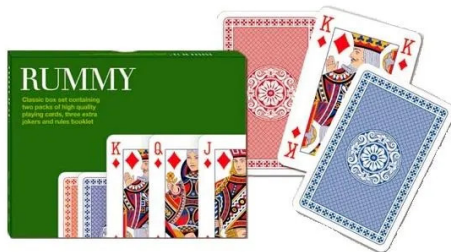

Item no.: 346583

2556 - Playing Cards: Romme - 2x 55 cards

8,41 EUR

Item no.: 346583
shipping weight: 0.40 kg
Manufacturer: Piatnik & Söhne

Product Description

Playing cards: Romme - 2x 55 cards

Playing cards in a double case.

Attention! Not suitable for children under 36 months.

- Number of playing cards: 2x 55 cards
- Size: 58 x 89 mm

Specifications

Scan this QR code to
view the product
All details, up-to-date
prices and availability