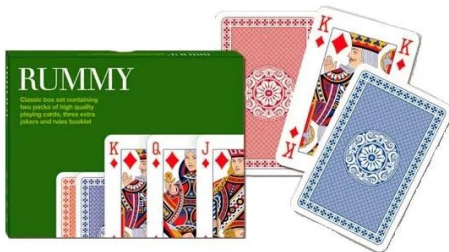

Item no.: 346583

2556 - Playing Cards: Romme - 2x 55 cards

9,11 EUR

Item no.: 346583
shipping weight: 0.40 kg
Manufacturer: Piatnik & Söhne

Product Description

Playing cards: Romme - 2x 55 cards

Playing cards in a double case.

Attention! Not suitable for children under 36 months.

- Number of playing cards: 2x 55 cards
- Size: 58 x 89 mm

Specifications

Scan this QR code to
view the product
All details, up-to-date
prices and availability