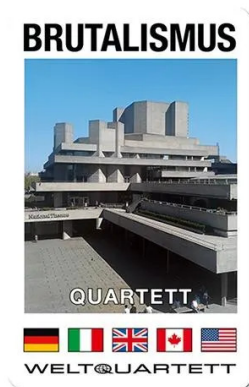

Item no.: 345647

1020 - BRUTALISM QUARTET - The most exciting concrete buildings of the 20th century (DE edition)

from **7,54 EUR**

Item no.: 345647
shipping weight: 0.10 kg
Manufacturer: Weltquartett

Product Description