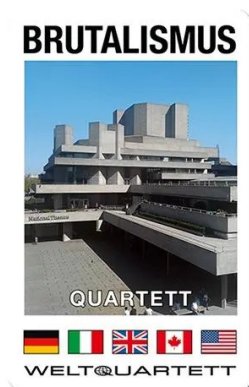

Item no.: 345647

1020 - BRUTALISM QUARTET - The most exciting concrete buildings of the 20th century (DE edition)

from **7,25 EUR**

Item no.: 345647
shipping weight: 0.10 kg
Manufacturer: Weltquartett

Product Description