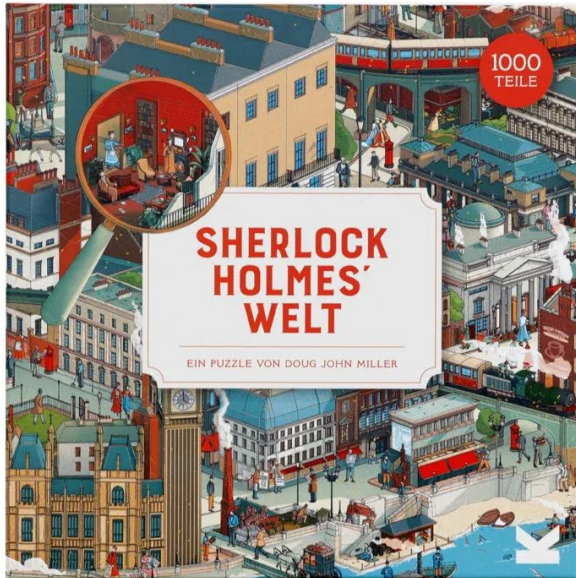

Item no.: 344743

442040 - Sherlock Holmes' World - Puzzle, 1000 Pieces (DE Edition)

from **15,37 EUR**

Item no.: 344743

shipping weight: 0.80 kg

Manufacturer: Laurence King Verlag

Product Description

Sherlock Holmes` world - Puzzle, 1000 pieces (DE Edition)

Put Sherlock's world together! Take your deerstalker hat off the hook and dive into Sherlock's London full of dead bodies and car chases. Once you've put the puzzle together, the search begins! Start at 221B Baker Street and find Conan Doyle's most memorable characters - the Hound of the Baskervilles as well as Moriarty, Dr. Watson, Mycroft, and real historical figures. The A2 poster will help you identify all 50 people and locations and tell you what roles they played in the great detective's adventures. Includes a template A2 poster with fun Sherlock facts.