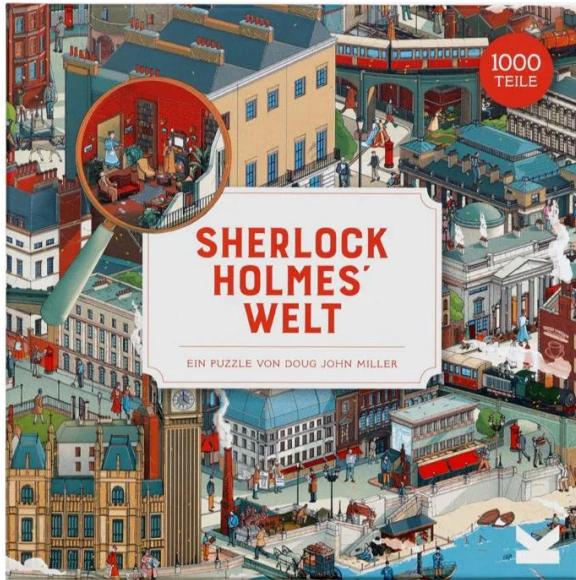

Item no.: 344743

442040 - Sherlock Holmes' World - Puzzle, 1000 Pieces (DE Edition)

from **15,37 EUR**

Item no.: 344743

shipping weight: 0.80 kg

Manufacturer: Laurence King Verlag

Product Description

Sherlock Holmes` world - Puzzle, 1000 pieces (DE Edition)

Put Sherlock's world together! Take your deerstalker hat off the hook and dive into Sherlock's London full of dead bodies and car chases. Once you've put the puzzle together, the search begins! Start at 221B Baker Street and find Conan Doyle's most memorable characters - the Hound of the Baskervilles as well as Moriarty, Dr. Watson, Mycroft, and real historical figures. The A2 poster will help you identify all 50 people and locations and tell you what roles they played in the great detective's adventures. Includes a template A2 poster with fun Sherlock facts.