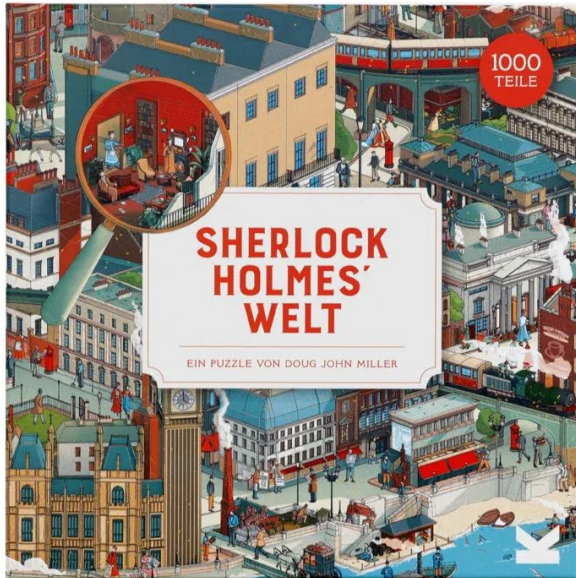

Item no.: 344743

442040 - Sherlock Holmes' World - Puzzle, 1000 Pieces (DE Edition)

from **14,86 EUR**

Item no.: 344743

shipping weight: 0.80 kg

Manufacturer: Laurence King Verlag

Product Description

Sherlock Holmes` world - Puzzle, 1000 pieces (DE Edition)

Put Sherlock's world together! Take your deerstalker hat off the hook and dive into Sherlock's London full of dead bodies and car chases. Once you've put the puzzle together, the search begins! Start at 221B Baker Street and find Conan Doyle's most memorable characters - the Hound of the Baskervilles as well as Moriarty, Dr. Watson, Mycroft, and real historical figures. The A2 poster will help you identify all 50 people and locations and tell you what roles they played in the great detective's adventures. Includes a template A2 poster with fun Sherlock facts.